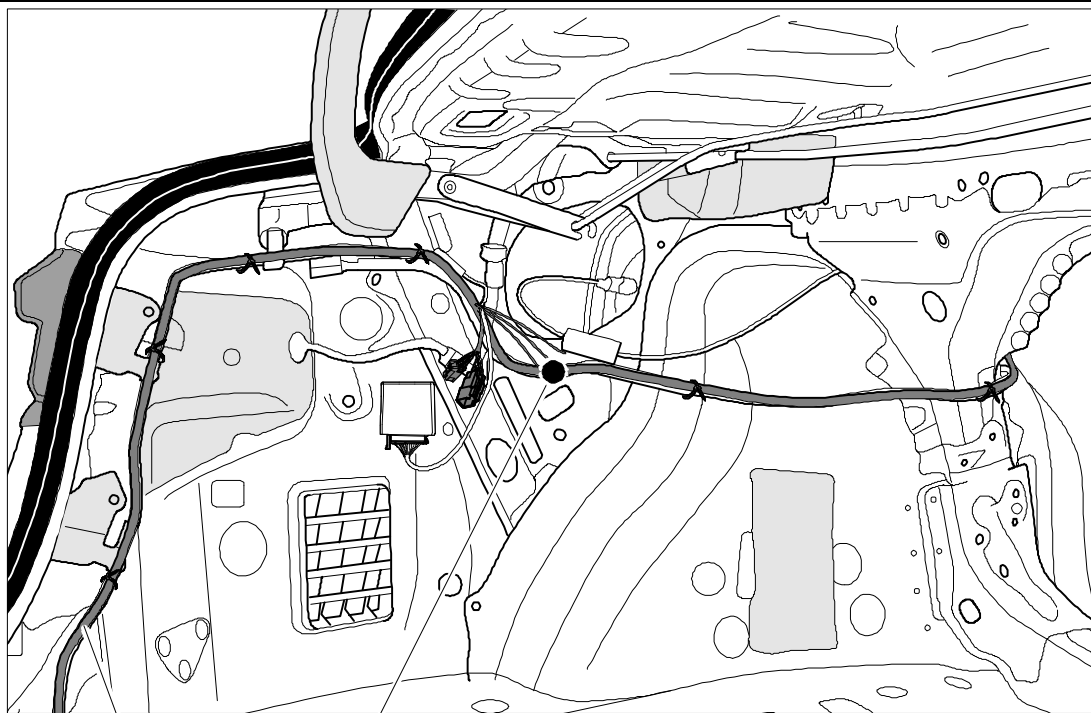

1

17

18

19

20

28

5A	7,5A
ECU-B NO.1	DOME
7,5A	7,5A
AM2	DOOR BACK
10A	7,5A
STRG LOCK	FOG RR
7,5A	7,5A
STOP	OBD
20A	
D/L	
	20A
	DOOR
	20A
	DOOR R/L
10A	20A
ECU-B NO.2	DOOR R/R
10A	7,5A
HAZ	BKUP LP
5A	5A
	ECU-IG1 NO.1
5A	7,5A
ECU-IG2 NO.3	ECU-IG1 NO.3
10A	10A
A/BAG-IG2	ECU-IG1 NO.4
15A	15A
RADIO	WASHER
5A	15A
ECU-DCC NO.1	WIPER RR
10A	7,5A
ECU-DCC NO.2	ECU-IG1 NO.2
5A	5A
ECU-ACC	EPS-IG1
5A	5A
SFT LOCK-ACC	PANEL
15A	10A
P/OUTLET NO.1	TAIL