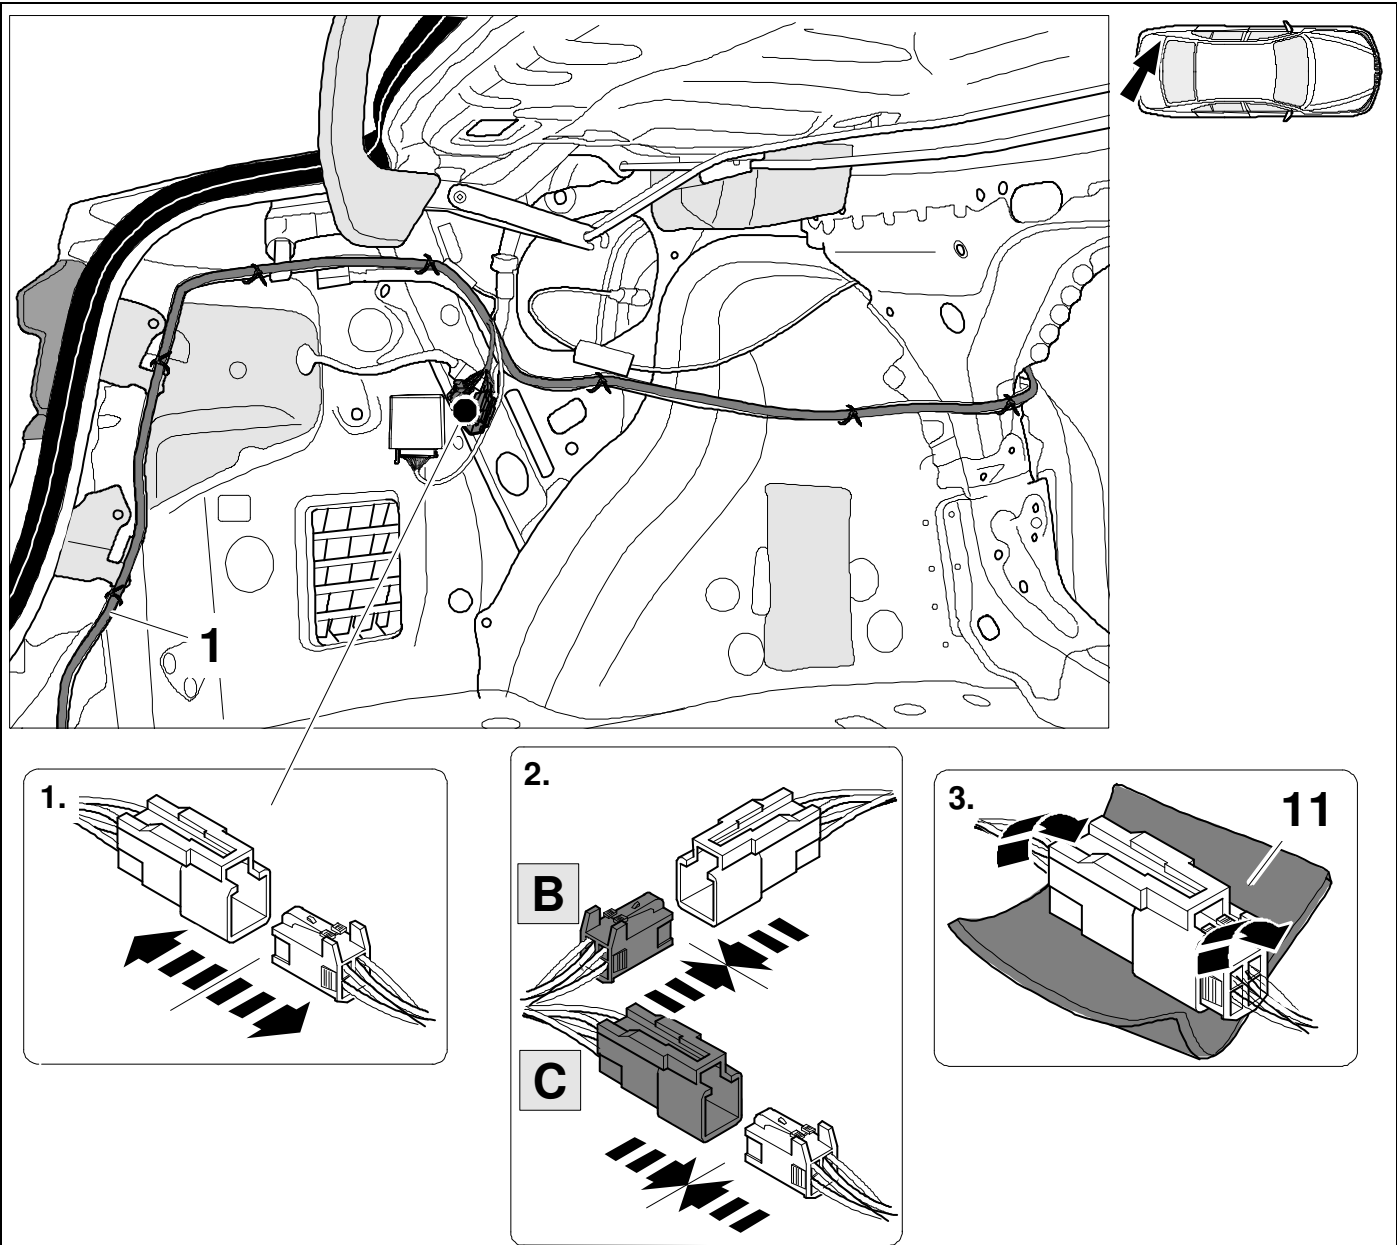

1

17

18

19

20

28

5A	7,5A
ECU-B NO.1	DOME
7,5A	7,5A
AM2	DOOR BACK
10A	7,5A
STRG LOCK	FOG RR
7,5A	7,5A
STOP	OBD
20A	
D/L	
	20A
	DOOR
	20A
	DOOR R/L
10A	20A
ECU-B NO.2	DOOR R/R
10A	7,5A
HAZ	BKUP LP
5A	5A
	ECU-IG1 NO.1
5A	7,5A
ECU-IG2 NO.3	ECU-IG1 NO.3
10A	10A
A/BAG-IG2	ECU-IG1 NO.4
15A	15A
RADIO	WASHER
5A	15A
ECU-DCC NO.1	WIPER RR
10A	7,5A
ECU-DCC NO.2	ECU-IG1 NO.2
5A	5A
ECU-ACC	EPS-IG1
5A	5A
SFT LOCK-ACC	PANEL
15A	10A
P/OUTLET NO.1	TAIL