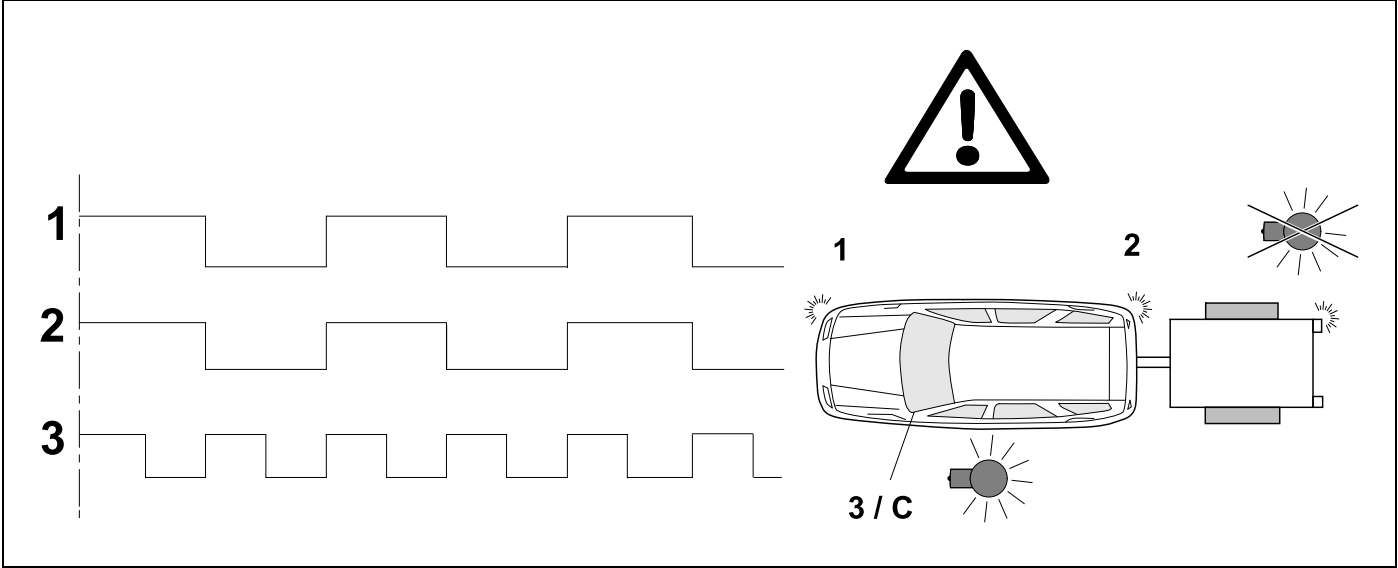

27 CHECK

28 INFORMATION

19