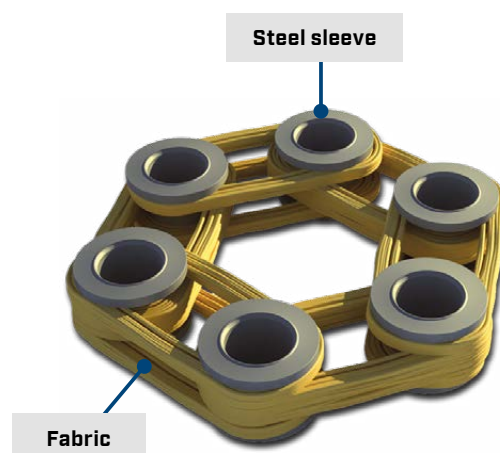

Schematic representation without rubber