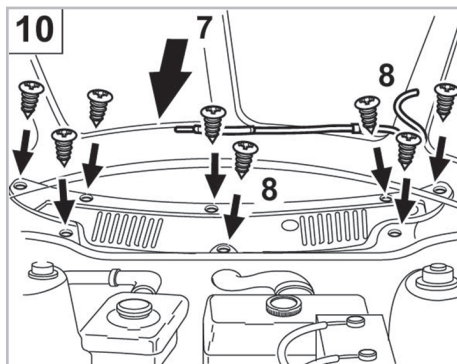

COMFORT

particle
filter

698198

FH402

PA

WANT TO
KNOW MORE?

www.valeo-techassist.com