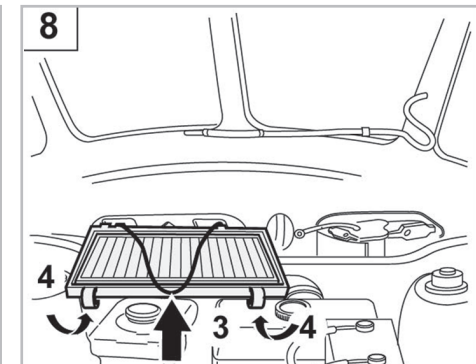

COMFORT

particle
filter

698198

FH402

PA

WANT TO
KNOW MORE?

www.valeo-techassist.com