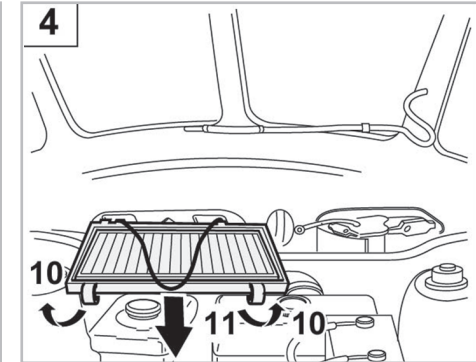

COMFORT

particle
filter

698198

FH402

PA

WANT TO
KNOW MORE?

www.valeo-techassist.com