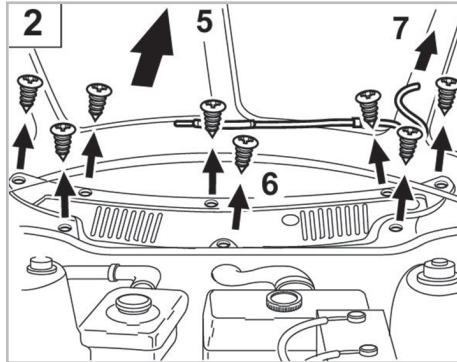

COMFORT

particle
filter

698198

FH402

PA

WANT TO
KNOW MORE?

www.valeo-techassist.com