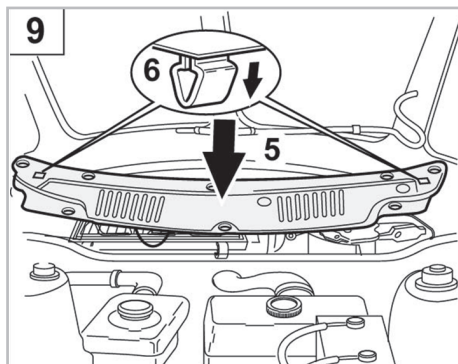

COMFORT

particle
filter

698198

FH402

PA

WANT TO
KNOW MORE?

www.valeo-techassist.com