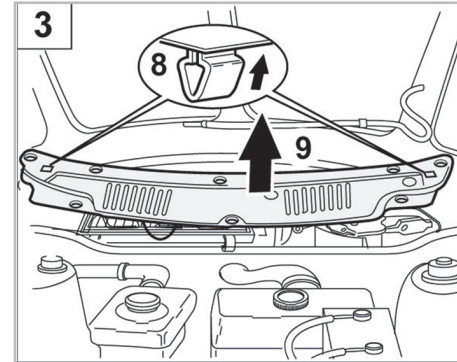

COMFORT

particle
filter

698198

FH402

PA

WANT TO
KNOW MORE?

www.valeo-techassist.com