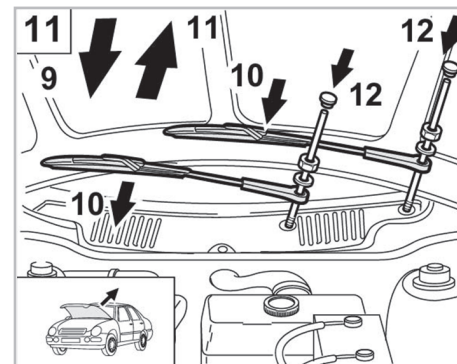

COMFORT

particle
filter

698198

FH402

PA

WANT TO
KNOW MORE?

www.valeo-techassist.com