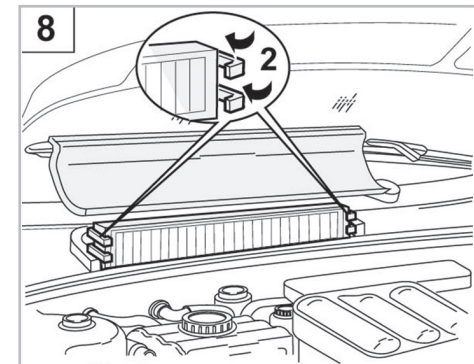

COMFORT

particle filter

FOR
OPEL
VAUXHALL

VECTRA B A/C+/- (10/95 > 04/02)
VECTRA A/C+/- (10/95 > 03/02) RHD

698202

FH414

PA

WANT TO
KNOW MORE?