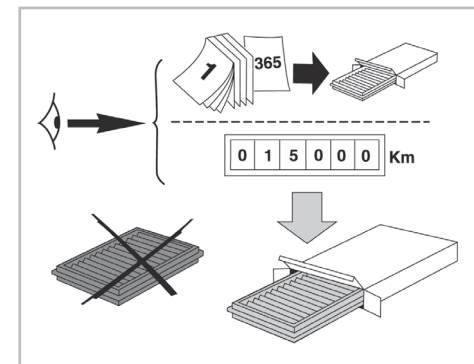

COMFORT

particle filter

FOR
OPEL
VAUXHALL

VECTRA B A/C+/- (10/95 > 04/02)
VECTRA A/C+/- (10/95 > 03/02) RHD

698202

FH414

PA

WANT TO
KNOW MORE?