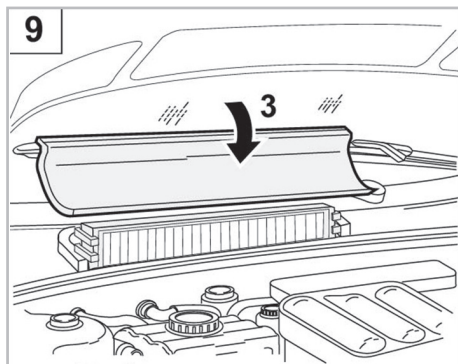

COMFORT

particle filter

FOR
OPEL
VAUXHALL

VECTRA B A/C+/- (10/95 > 04/02)
VECTRA A/C+/- (10/95 > 03/02) RHD

698202

FH414

PA

WANT TO
KNOW MORE?