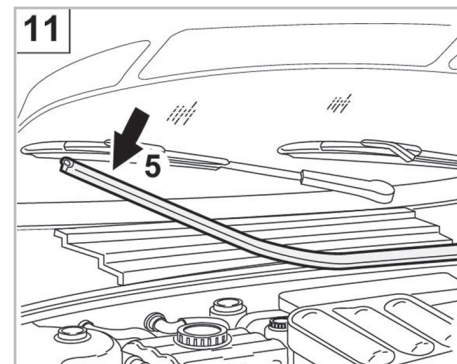

COMFORT

particle filter

FOR
OPEL
VAUXHALL

VECTRA B A/C+/- (10/95 > 04/02)
VECTRA A/C+/- (10/95 > 03/02) RHD

698202

FH414

PA

WANT TO
KNOW MORE?