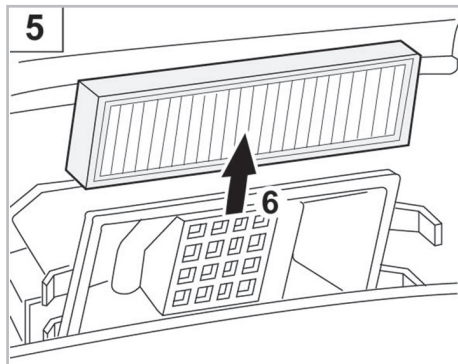

COMFORT

particle filter

FOR
OPEL
VAUXHALL

VECTRA B A/C+/- (10/95 > 04/02)
VECTRA A/C+/- (10/95 > 03/02) RHD

698202

FH414

PA

WANT TO
KNOW MORE?