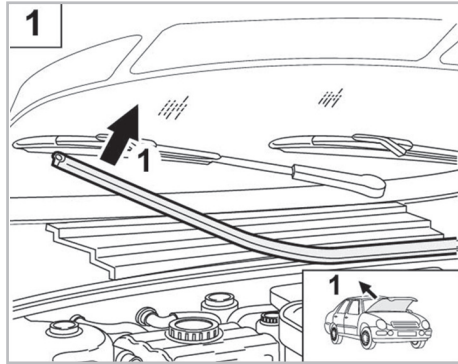

COMFORT

particle filter

FOR
OPEL
VAUXHALL

VECTRA B A/C+/- (10/95 > 04/02)
VECTRA A/C+/- (10/95 > 03/02) RHD

698202

FH414

PA

WANT TO
KNOW MORE?