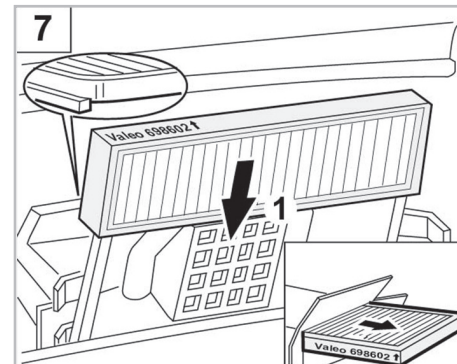

COMFORT

particle filter

FOR
OPEL
VAUXHALL

VECTRA B A/C+/- (10/95 > 04/02)
VECTRA A/C+/- (10/95 > 03/02) RHD

698202

FH414

PA

WANT TO
KNOW MORE?