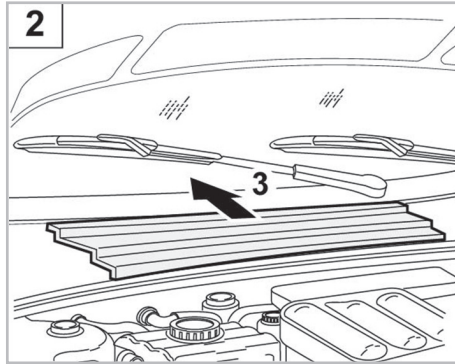

COMFORT

particle filter

FOR
OPEL
VAUXHALL

VECTRA B A/C+/- (10/95 > 04/02)
VECTRA A/C+/- (10/95 > 03/02) RHD

698202

FH414

PA

WANT TO
KNOW MORE?