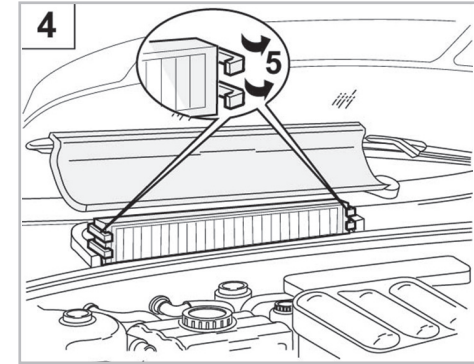

COMFORT

particle filter

FOR
OPEL
VAUXHALL

VECTRA B A/C+/- (10/95 > 04/02)
VECTRA A/C+/- (10/95 > 03/02) RHD

698202

FH414

PA

WANT TO
KNOW MORE?