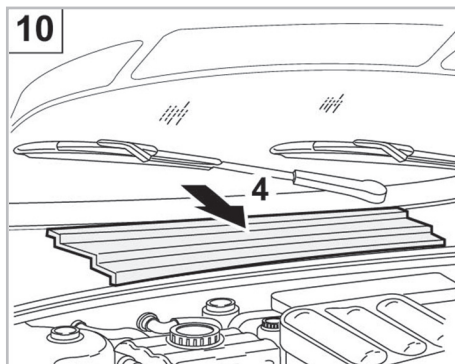

COMFORT

particle filter

FOR
OPEL
VAUXHALL

VECTRA B A/C+/- (10/95 > 04/02)
VECTRA A/C+/- (10/95 > 03/02) RHD

698202

FH414

PA

WANT TO
KNOW MORE?