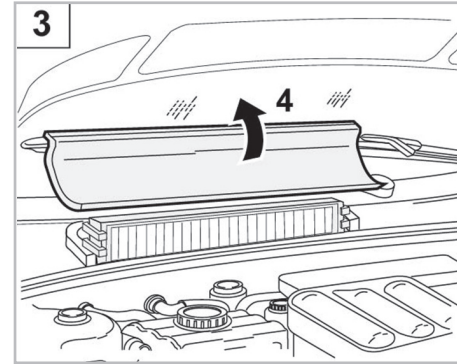

COMFORT

particle filter

FOR
OPEL
VAUXHALL

VECTRA B A/C+/- (10/95 > 04/02)
VECTRA A/C+/- (10/95 > 03/02) RHD

698202

FH414

PA

WANT TO
KNOW MORE?