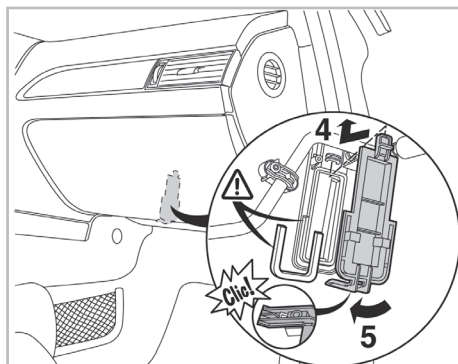

particle
filter

FOR
AUDI

A6 A/C+ (04/04 >) / S6 A/C+ (06/06 >) / A6 ALLROAD A/C+ (05/06 >)

715500

FH276

PA

WANT TO
KNOW MORE?

www.valeo-techassist.com