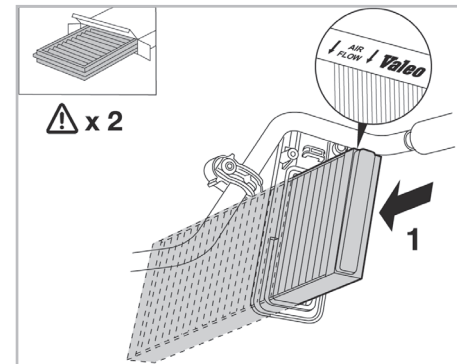

particle
filter

FOR
AUDI

A6 A/C+ (04/04 >) / S6 A/C+ (06/06 >) / A6 ALLROAD A/C+ (05/06 >)

715500

FH276

PA

WANT TO
KNOW MORE?

www.valeo-techassist.com