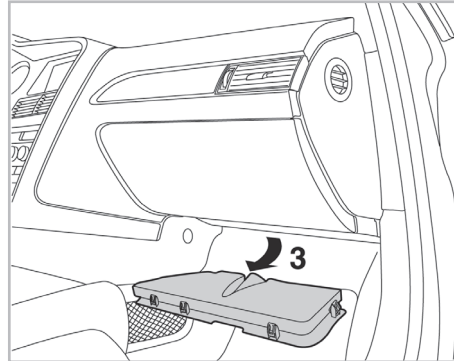

particle
filter

FOR
AUDI

A6 A/C+ (04/04 >) / S6 A/C+ (06/06 >) / A6 ALLROAD A/C+ (05/06 >)

715500

FH276

PA

WANT TO
KNOW MORE?

www.valeo-techassist.com