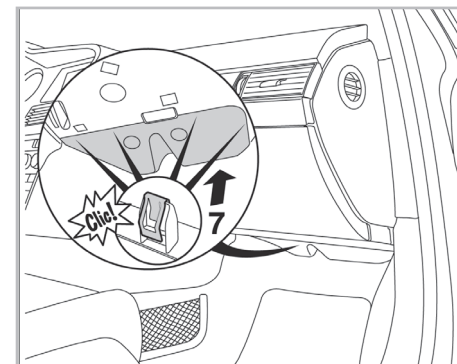

particle
filter

FOR
AUDI

A6 A/C+ (04/04 >) / S6 A/C+ (06/06 >) / A6 ALLROAD A/C+ (05/06 >)

715500

FH276

PA

WANT TO
KNOW MORE?

www.valeo-techassist.com