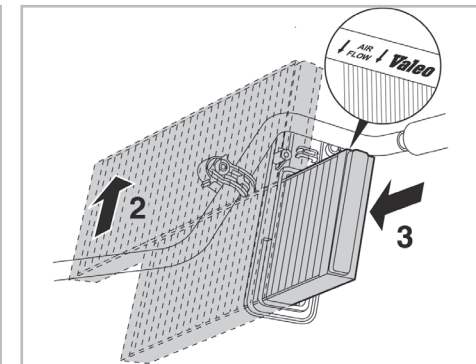

particle
filter

FOR
AUDI

A6 A/C+ (04/04 >) / S6 A/C+ (06/06 >) / A6 ALLROAD A/C+ (05/06 >)

715500

FH276

PA

WANT TO
KNOW MORE?

www.valeo-techassist.com