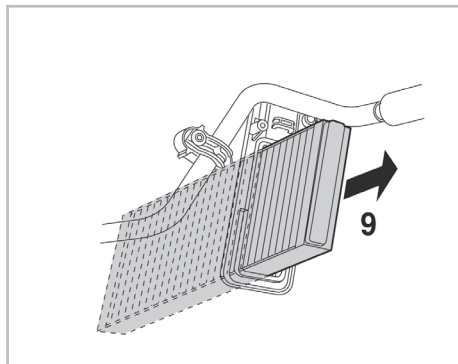

particle
filter

FOR
AUDI

A6 A/C+ (04/04 >) / S6 A/C+ (06/06 >) / A6 ALLROAD A/C+ (05/06 >)

715500

FH276

PA

WANT TO
KNOW MORE?

www.valeo-techassist.com