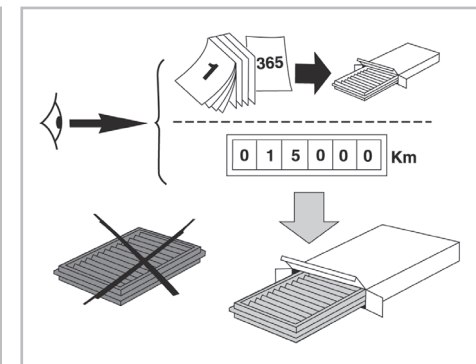

particle
filter

FOR
AUDI

A6 A/C+ (04/04 >) / S6 A/C+ (06/06 >) / A6 ALLROAD A/C+ (05/06 >)

715500

FH276

PA

WANT TO
KNOW MORE?

www.valeo-techassist.com