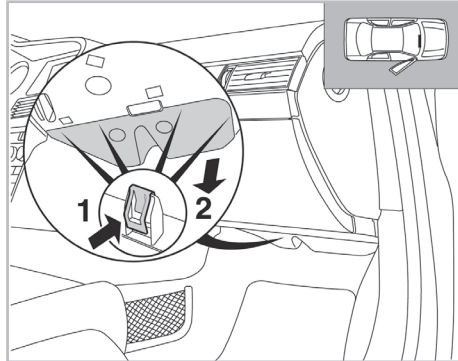

particle
filter

FOR
AUDI

A6 A/C+ (04/04 >) / S6 A/C+ (06/06 >) / A6 ALLROAD A/C+ (05/06 >)

715500

FH276

PA

WANT TO
KNOW MORE?

www.valeo-techassist.com