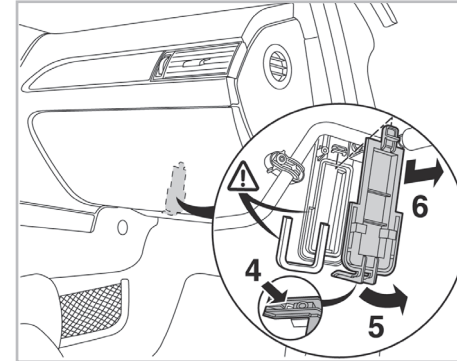

particle
filter

FOR
AUDI

A6 A/C+ (04/04 >) / S6 A/C+ (06/06 >) / A6 ALLROAD A/C+ (05/06 >)

715500

FH276

PA

WANT TO
KNOW MORE?

www.valeo-techassist.com