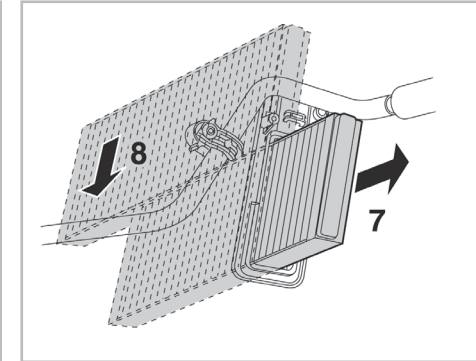

particle
filter

FOR
AUDI

A6 A/C+ (04/04 >) / S6 A/C+ (06/06 >) / A6 ALLROAD A/C+ (05/06 >)

715500

FH276

PA

WANT TO
KNOW MORE?

www.valeo-techassist.com