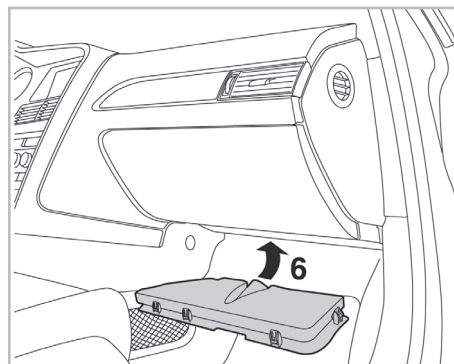

particle
filter

FOR
AUDI

A6 A/C+ (04/04 >) / S6 A/C+ (06/06 >) / A6 ALLROAD A/C+ (05/06 >)

715500

FH276

PA

WANT TO
KNOW MORE?

www.valeo-techassist.com