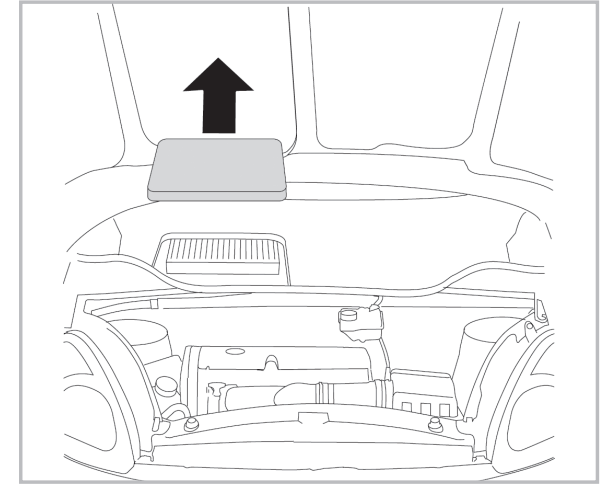

FOR
BMW X5 II (E70) A/C+ (03/07 >)

PROTECT

combined with
active carbon

715584
FH910

**WANT TO
KNOW MORE?**

www.valeo-techassist.com