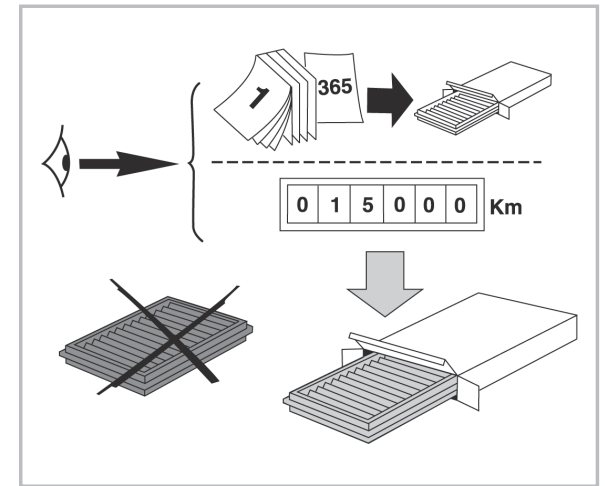

FOR
BMW X5 II (E70) A/C+ (03/07 >)

PROTECT

combined with
active carbon

715584
FH910

**WANT TO
KNOW MORE?**

www.valeo-techassist.com