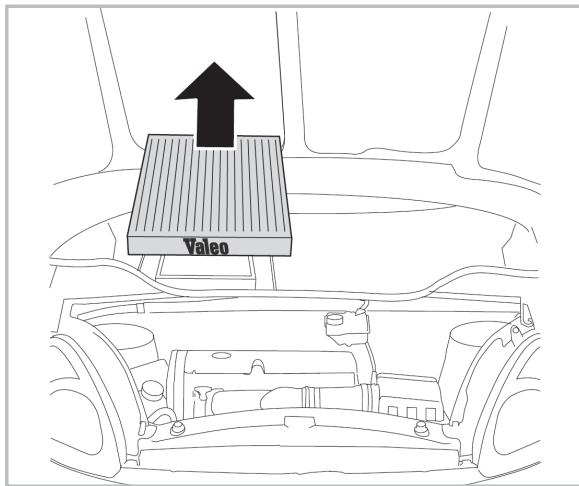

FOR
BMW X5 II (E70) A/C+ (03/07 >)

PROTECT

combined with
active carbon

715584
FH910

**WANT TO
KNOW MORE?**

www.valeo-techassist.com