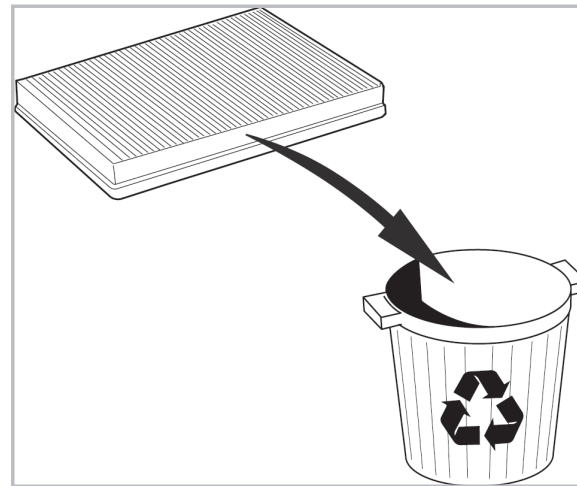

FOR
BMW X5 II (E70) A/C+ (03/07 >)

PROTECT

combined with
active carbon

715584
FH910

**WANT TO
KNOW MORE?**

www.valeo-techassist.com