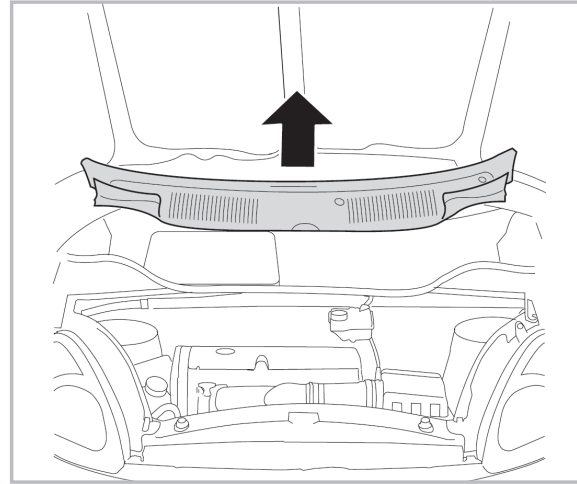

FOR
BMW X5 II (E70) A/C+ (03/07 >)

PROTECT

combined with
active carbon

715584
FH910

**WANT TO
KNOW MORE?**

www.valeo-techassist.com