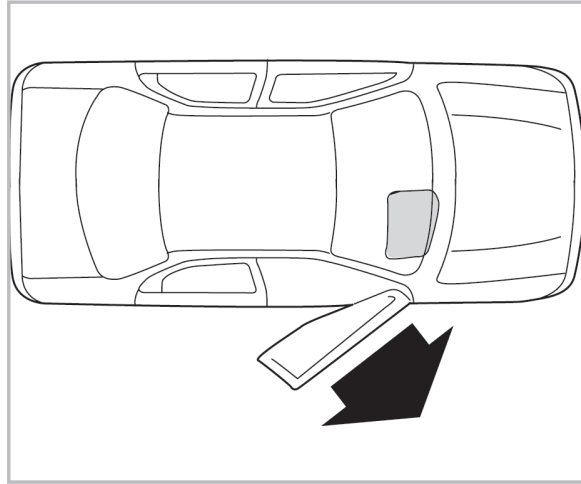

FOR
LEXUS

GS A/C+ (07/00 > 01/05) / **LS A/C+** (10/00 > 09/06)

PROTECT

combined with
active carbon

715641

FH198

CA

**WANT TO
KNOW MORE?**