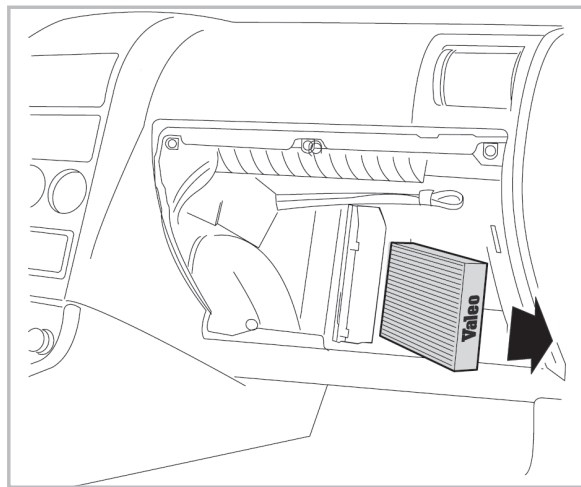

FOR
LEXUS

GS A/C+ (07/00 > 01/05) / **LS A/C+** (10/00 > 09/06)

PROTECT

combined with
active carbon

715641

FH198

CA

**WANT TO
KNOW MORE?**