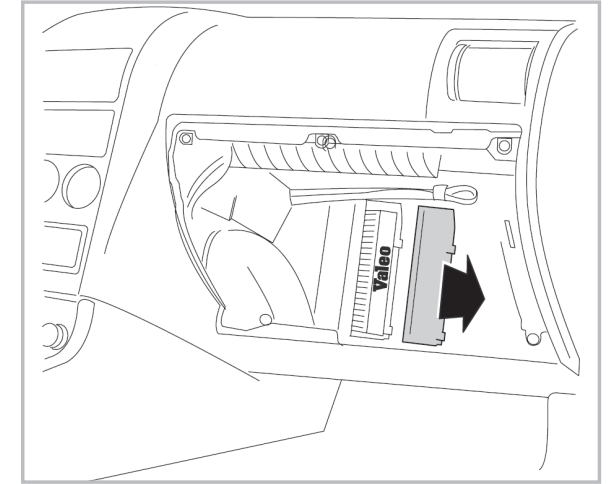

FOR
LEXUS

GS A/C+ (07/00 > 01/05) / **LS A/C+** (10/00 > 09/06)

PROTECT

combined with
active carbon

715641

FH198

CA

**WANT TO
KNOW MORE?**