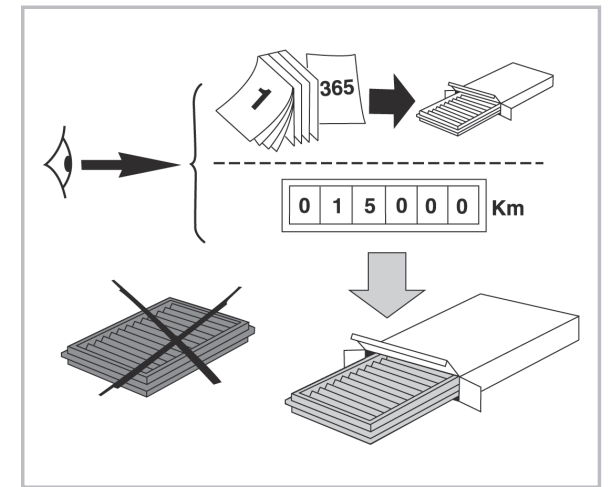

FOR
LEXUS

GS A/C+ (07/00 > 01/05) / **LS A/C+** (10/00 > 09/06)

PROTECT

combined with
active carbon

715641

FH198

CA

**WANT TO
KNOW MORE?**