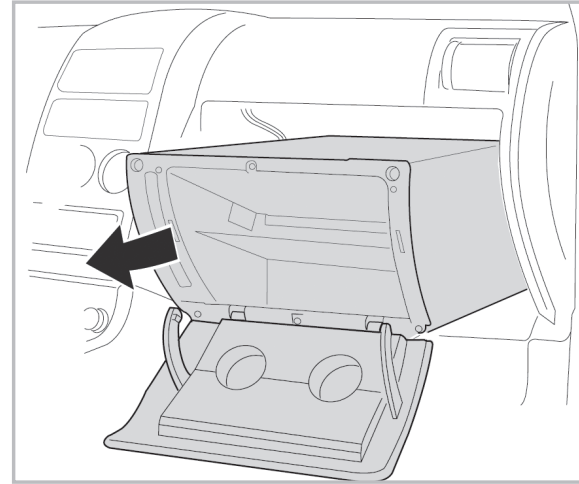

FOR
LEXUS

GS A/C+ (07/00 > 01/05) / **LS A/C+** (10/00 > 09/06)

PROTECT

combined with
active carbon

715641

FH198

CA

**WANT TO
KNOW MORE?**