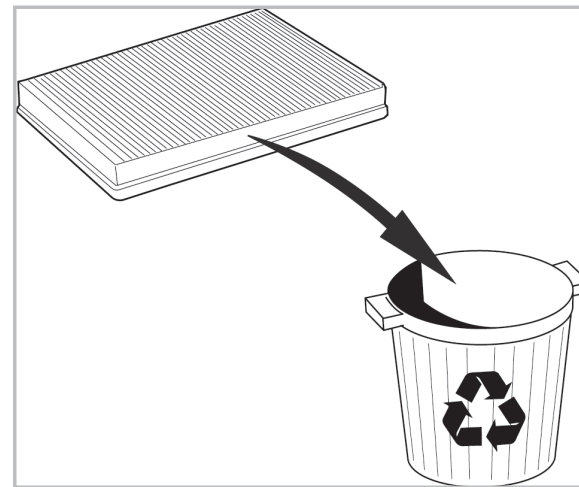

FOR
LEXUS

GS A/C+ (07/00 > 01/05) / **LS A/C+** (10/00 > 09/06)

PROTECT

combined with
active carbon

715641

FH198

CA

**WANT TO
KNOW MORE?**