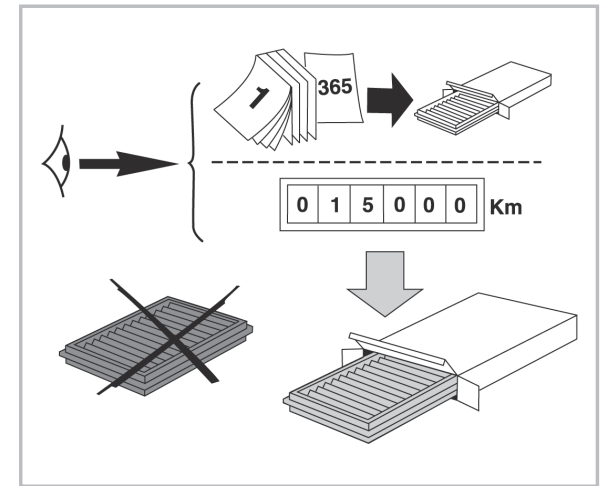

FOR
MERCEDES S CLASS (221) A+ (09/05 >)

PROTECT

combined with
active carbon

715643
FH706

**WANT TO
KNOW MORE?**

www.valeo-techassist.com