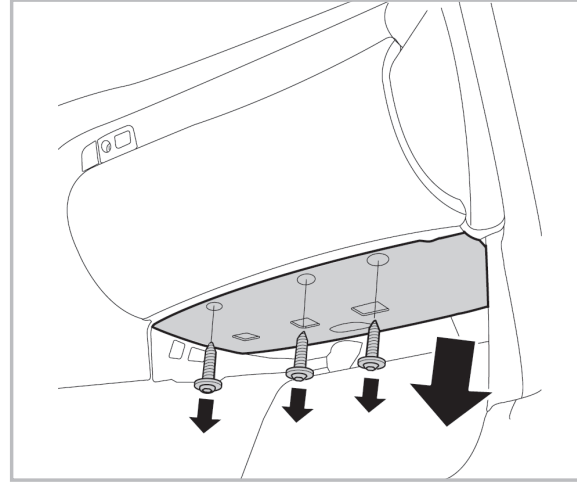

FOR
MERCEDES S CLASS (221) A+ (09/05 >)

PROTECT

combined with
active carbon

715643
FH706

**WANT TO
KNOW MORE?**

www.valeo-techassist.com