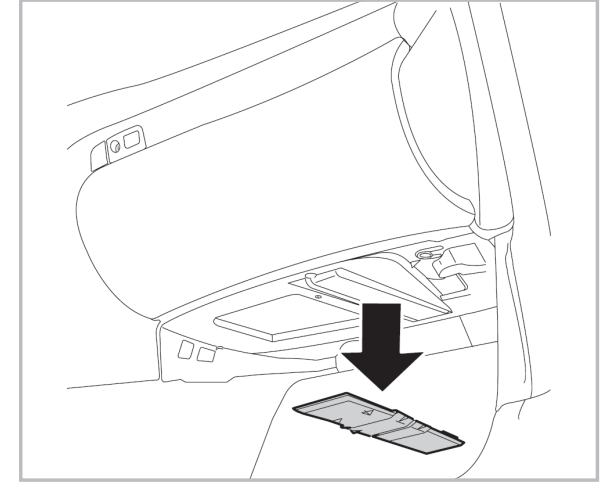

FOR
MERCEDES S CLASS (221) A+ (09/05 >)

PROTECT

combined with
active carbon

715643
FH706

**WANT TO
KNOW MORE?**

www.valeo-techassist.com