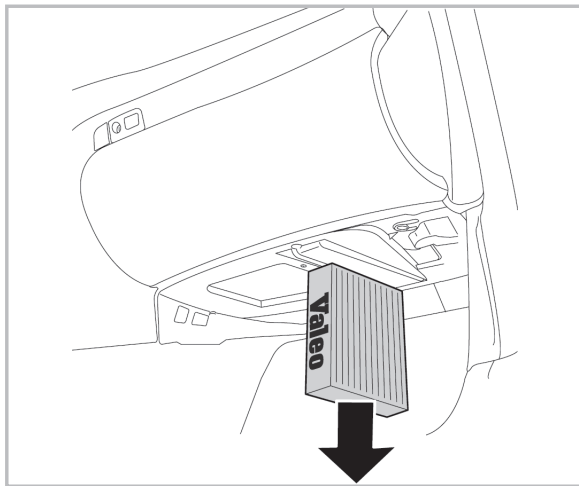

FOR
MERCEDES S CLASS (221) A+ (09/05 >)

PROTECT

combined with
active carbon

715643
FH706

**WANT TO
KNOW MORE?**

www.valeo-techassist.com