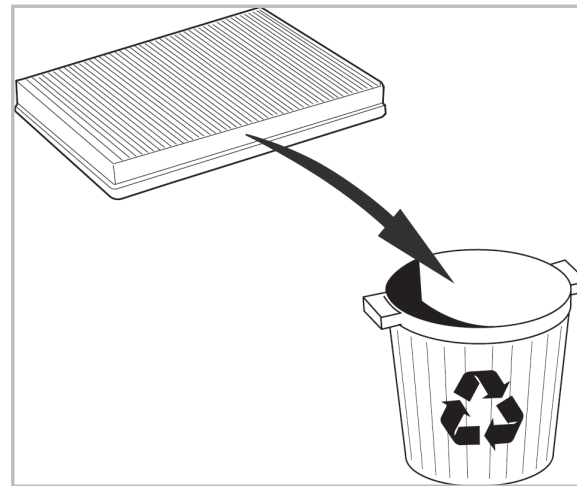

FOR
MERCEDES S CLASS (221) A+ (09/05 >)

PROTECT

combined with
active carbon

715643
FH706

**WANT TO
KNOW MORE?**

www.valeo-techassist.com