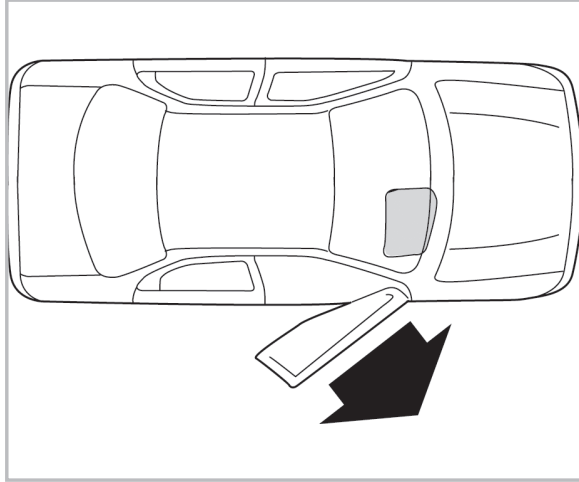

FOR
MERCEDES S CLASS (221) A+ (09/05 >)

PROTECT

combined with
active carbon

715643
FH706

**WANT TO
KNOW MORE?**

www.valeo-techassist.com