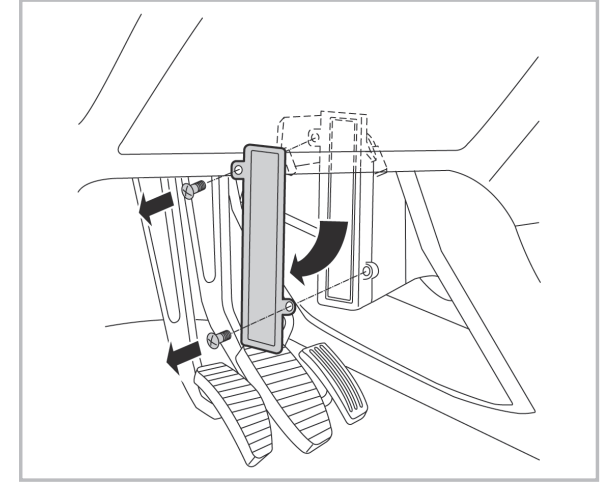

FOR
CHEVROLET **CAPTIVA A/C+ (09/06 >)**

PROTECT

combined with
active carbon

715731
FH371

**WANT TO
KNOW MORE?**

www.valeo-techassist.com