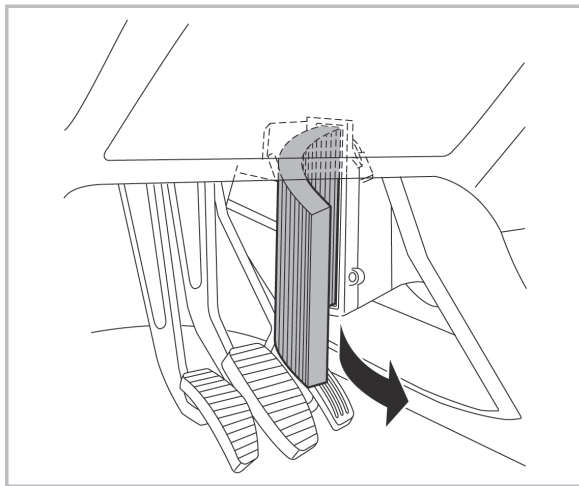

FOR
CHEVROLET **CAPTIVA A/C+ (09/06 >)**

PROTECT

combined with
active carbon

715731
FH371

**WANT TO
KNOW MORE?**

www.valeo-techassist.com