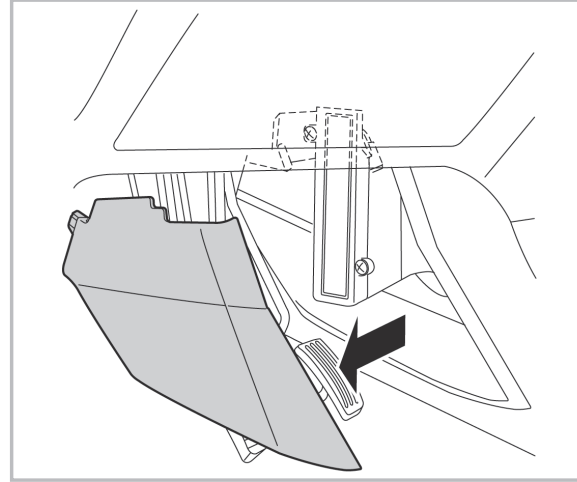

FOR
CHEVROLET **CAPTIVA A/C+ (09/06 >)**

PROTECT

combined with
active carbon

715731
FH371

**WANT TO
KNOW MORE?**

www.valeo-techassist.com