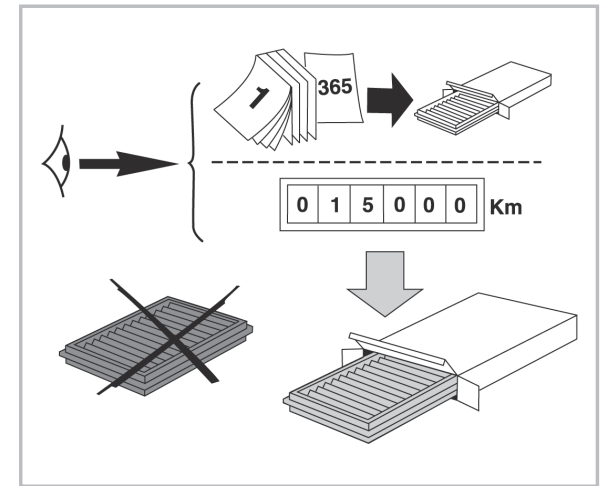

FOR
CHEVROLET **CAPTIVA A/C+ (09/06 >)**

PROTECT

combined with
active carbon

715731
FH371

**WANT TO
KNOW MORE?**

www.valeo-techassist.com