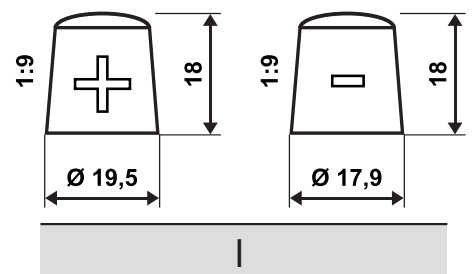

ERA part number: **E57013**

Technical parameter	Value
Battery	EFB Battery
ETN	570500070
Battery Capacity [Ah]	70 Ah
Cold Cranking Amps (CCA), EN [A]	700 A
Length [mm]	278
Width [mm]	175
Height [mm]	190
Layout	0
Terminals	I
Base hold-down	BI3
Case size	H6/LN3
Weight [Kg]	18,64

Layout

Terminals

Base hold-down