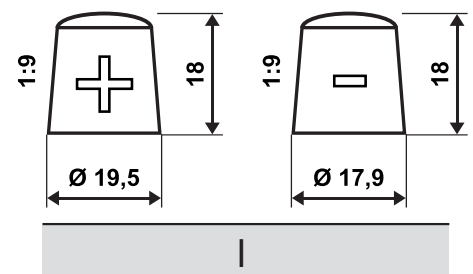

ERA part number: E58015

Technical parameter	Value
Battery	EFB Battery
ETN	580500073
Battery Capacity [Ah]	75 Ah
Cold Cranking Amps (CCA), EN [A]	730 A
Length [mm]	315
Width [mm]	175
Height [mm]	190
Layout	0
Terminals	I
Base hold-down	BI3
Case size	T7/LN4
Weight [Kg]	20,92

Layout

Terminals

Base hold-down