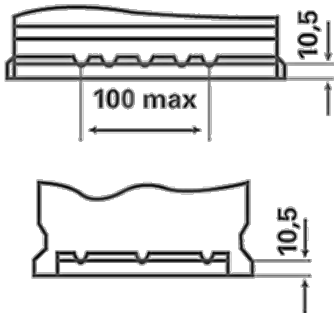

### ORDER INFORMATION

European Type No. (ETN):	930074068
Article Number:	930074068B912
Short Code:	LFS 74
Barcode:	4016987143506
UK Code:	
Packaging Unit:	1
Quantity per Pallet:	48

### TECHNICAL INFORMATION

Voltage [V]:	12	Base Hold-down:	B13
Battery Capacity [Ah]:	74	Layout:	0
CCA, EN [A]:	680	Terminal Types:	1
Length [mm]:	278	Case Size:	H6/L3
Width [mm]:	175	Weight filled (kg):	17,870
Height [mm]:	190		

DRAWINGS

**B13**

**0**

**1**