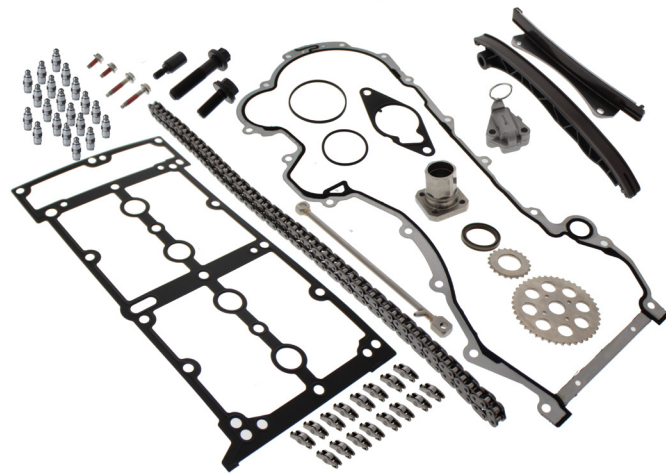

Technical Bulletin

VTCK6C Timing Chain Kit

Designed as a parts solution for engines that have suffered catastrophic timing failures.

VTCK6C comes with all gaskets, seals and components required to replace timing chain system and valve rocker assembly.

It now contains the latest generation EURO 6 Stop/Start timing chain which is made from modified materials and has pierced rollers, improving oil flow to the internal pins & rollers.

Make	Model	Engine Type	Date	Make	Model	Engine Type	Date
ALFA ROMEO	MITO	1.3 MULTIJET	09/09 > 12/18	OPEL	COMBO	1.3 CDTI 16V	08/05 >
CHEVROLET	AVEO	1.3 D	07/11 >	OPEL	CORSA C	1.3 CDTI	06/03 > 12/09
CHRYSLER	YPSILON	1.3 MULTIJET	05/11 >	OPEL	CORSA D	1.3 CDTI	07/06 > 08/14
CITROEN	NEMO	1.3 HDi 75	10/10 >	OPEL	MERIVA A	1.3 CDTI	09/03 > 05/10
FIAT	500	1.3 D MULTIJET	10/07 >	OPEL	MERIVA B	1.3 CDTI	06/10 > 11/14
FIAT	DOBLO	1.3 JTD 16V	12/04 >	OPEL	TIGRA	1.3 CDTI	06/04 > 12/10
FIAT	FIORINO	1.3 D MULTIJET	11/07 >	PEUGEOT	BIPPER	1.3 HDi 75	10/10 >
FIAT	GRANDE PUNTO	1.3D MULTIJET	10/05 >	SUZUKI	IGNIS II	1.3 DDIS	09/03 >
FIAT	IDEA	1.3 D MULTIJET	01/04 >	SUZUKI	SPLASH	1.3 CDTI	01/08 >
FIAT	LINEA	1.3 JTD MULTIJET	10/06 >	SUZUKI	SWIFT III	1.3 DDIS	08/05 >
FIAT	PALIO	1.3 JTD MULTIJET	06/03 > 01/12	SUZUKI	SWIFT IV	1.3 DDIS	10/10 >
FIAT	PANDA	1.3 JTD MULTIJET	10/04 >	SUZUKI	WAGON R+	1.3 DDIS	09/03 >
FIAT	PUNTO	1.3 JTD 16V	06/03 >	TATA	INDICA VISTA	1.3 CRD	08/08 >
FIAT	QUBO	1.3 D MULTIJET	02/08 >	VAUXHALL	AGILA MK II	1.3 CDTI	01/08 > 11/14
FIAT	SIENA	1.3 JTD	09/03 > 12/09	VAUXHALL	ASTRA MK V	1.3 CDTI	01/04 > 11/10
FIAT	STRADA	1.3 D MULTIJET	05/06 >	VAUXHALL	ASTRA MK VI	1.3 CDTI	12/09 > 10/15
FIAT	TIPO	1.3 D	10/15 >	VAUXHALL	COMBO MK II	1.3 CDTI	09/04 > 02/12
FORD	KA	1.3 TDCi	10/08 >	VAUXHALL	COMBO MK III	1.3 CDTI	11/11 >
LANCIA	MUSA	1.3 D MULTIJET	10/04 > 09/12	VAUXHALL	CORSA MK II	1.3 CDTI	10/03 > 04/07
LANCIA	YPSILON	1.3 JTD	10/03 >	VAUXHALL	CORSA MK III	1.3 CDTI	08/06 > 08/14
OPEL	AGILA (A)	1.3 CDTI	08/03 >	VAUXHALL	MERIVA MK I	1.3 CDTI	01/03 > 06/10
OPEL	ASTRA H	1.3 CDTI	08/05 > 10/10	VAUXHALL	MERIVA MK II	1.3 CDTI	06/10 >
OPEL	ASTRA J	1.3 CDTI	12/09 > 10/15	VAUXHALL	TIGRA	1.3 CDTI	06/04 > 08/09

TB0057

+44 (0) 1525 351800

faiauto.com