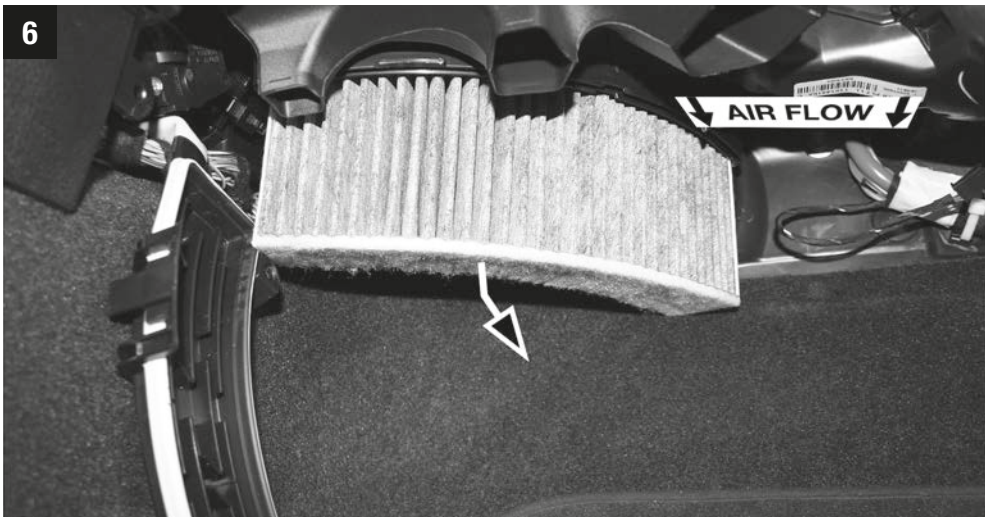

CU/CUK/FP 25 001

**MANN
FILTER**

MANN+HUMMEL GMBH · Automotive Aftermarket · 71631 Ludwigsburg · Germany
Customer Service Center, Germany: +49 (0) 71 41 98-25 50, Fax. +49 (0) 71 41 98-25 58
Other countries: Tel. +49 (0) 71 41 98-28 80, Fax. +49 (0) 71 41 98-25 58
customer-service@mann-hummel.com
www.mann-filter.com

26 210 / 75 628 / AE1 / 09.16