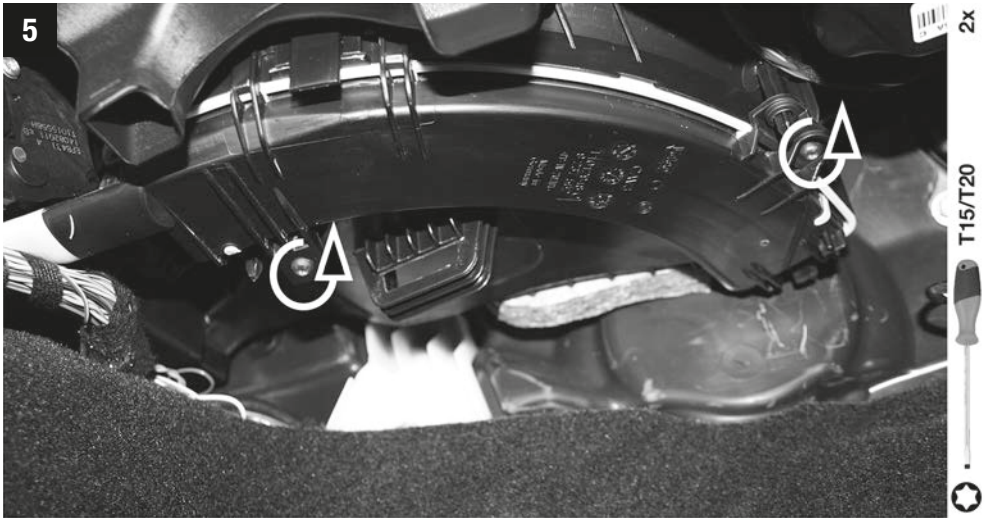

CU/CUK/FP 25 001

**MANN
FILTER**

MANN+HUMMEL GMBH · Automotive Aftermarket · 71631 Ludwigsburg · Germany
Customer Service Center, Germany: +49 (0) 71 41 98-25 50, Fax. +49 (0) 71 41 98-25 58
Other countries: Tel. +49 (0) 71 41 98-28 80, Fax. +49 (0) 71 41 98-25 58
customer-service@mann-hummel.com
www.mann-filter.com

26 210 / 75 628 / AE1 / 09.16