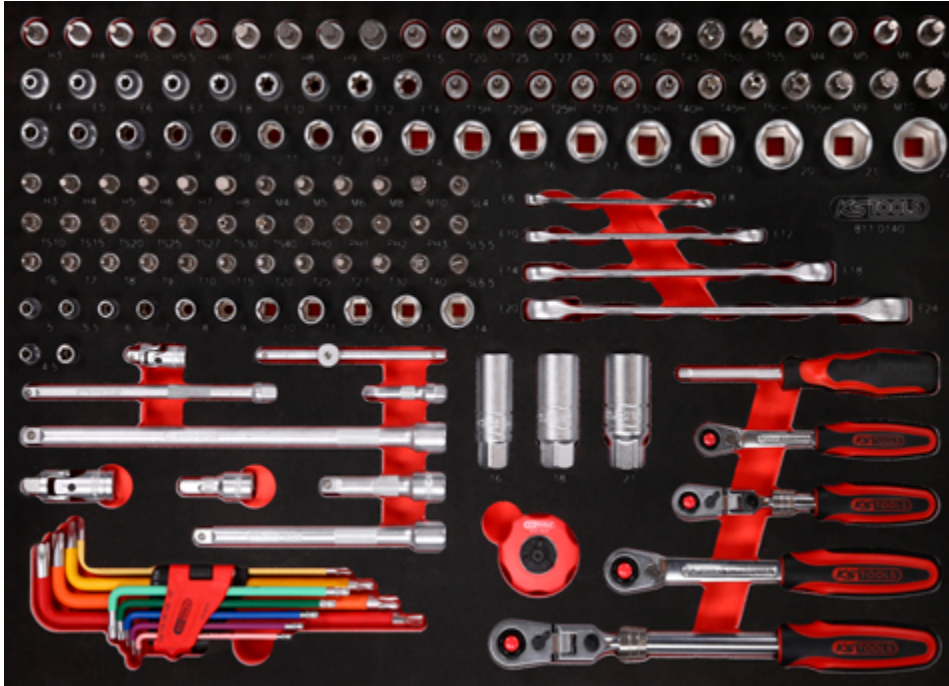

811.0140

M 1/4" + 3/8" socket spanner set

1PCS
140

568 x 398