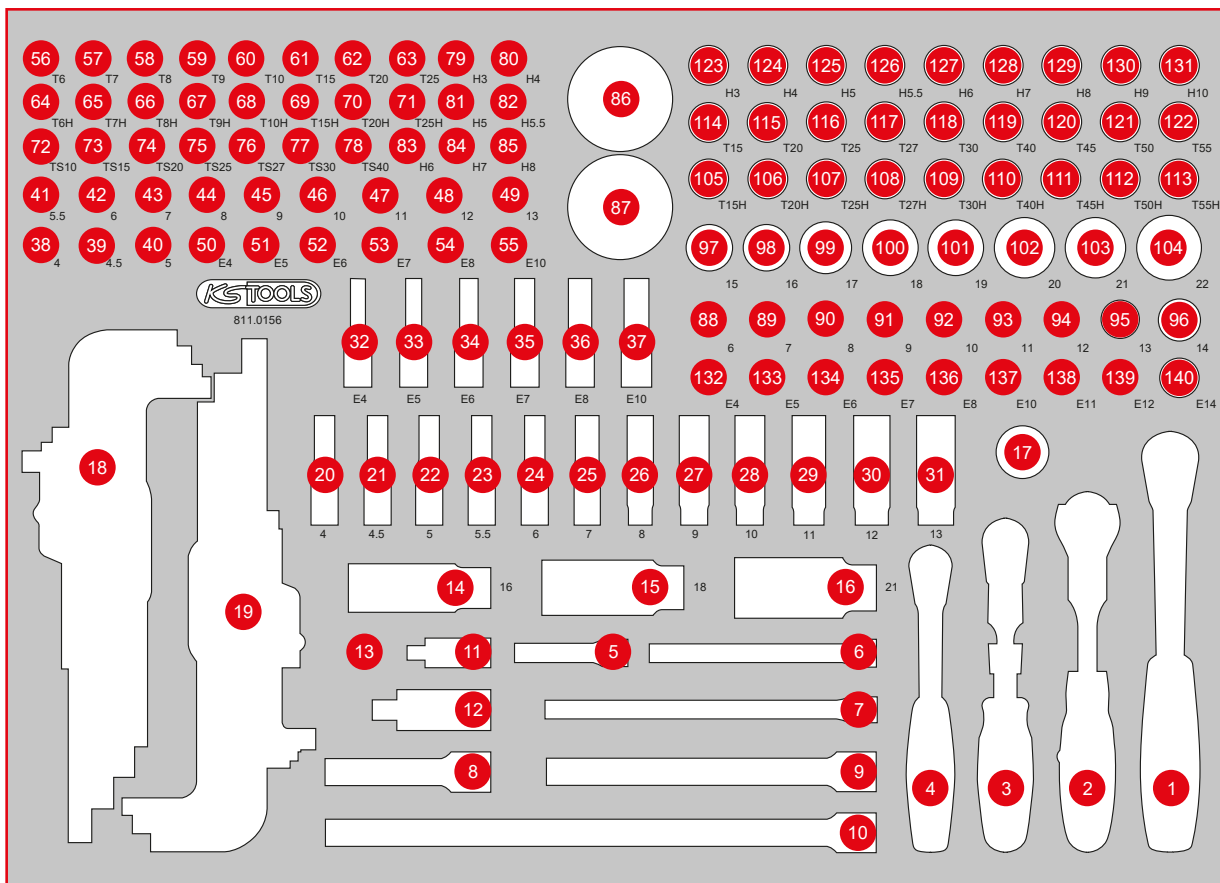

Pos.	Code	Bezeichnung	Teiligkeit	Pos.	Code	Bezeichnung	Teiligkeit	Pos.	Code	Bezeichnung	Teiligkeit
72	911.1701	1/4" Bit-Stecknuss, Fünfstern mit Stirnlochbohrung, TS10	1	95	917.3813	3/8" Sechskant-Stecknuss, 13 mm	1	116	911.3871	3/8" Bit-Stecknuss Torx, T25	1
73	911.1702	1/4" Bit-Stecknuss, Fünfstern mit Stirnlochbohrung, TS15	1	96	917.3814	3/8" Sechskant-Stecknuss, 14 mm	1	117	911.3872	3/8" Bit-Stecknuss Torx, T27	1
74	911.1703	1/4" Bit-Stecknuss, Fünfstern mit Stirnlochbohrung, TS20	1	97	917.3815	3/8" Sechskant-Stecknuss, 15 mm	1	118	911.3873	3/8" Bit-Stecknuss Torx, T30	1
75	911.1704	1/4" Bit-Stecknuss, Fünfstern mit Stirnlochbohrung, TS25	1	98	917.3816	3/8" Sechskant-Stecknuss, 16 mm	1	119	911.3874	3/8" Bit-Stecknuss Torx, T40	1
76	911.1705	1/4" Bit-Stecknuss, Fünfstern mit Stirnlochbohrung, TS27	1	99	917.3817	3/8" Sechskant-Stecknuss, 17 mm	1	120	911.3885	3/8" Bit-Stecknuss Torx, T45	1
77	911.1706	1/4" Bit-Stecknuss, Fünfstern mit Stirnlochbohrung, TS30	1	100	917.3818	3/8" Sechskant-Stecknuss, 18 mm	1	121	911.3884	3/8" Bit-Stecknuss Torx, T50	1
78	911.1707	1/4" Bit-Stecknuss, Fünfstern mit Stirnlochbohrung, TS40	1	101	917.3819	3/8" Sechskant-Stecknuss, 19 mm	1	122	911.3888	3/8" Bit-Stecknuss Torx, T55	1
79	911.1436	1/4" Bit-Stecknuss Innensechskant, 3 mm	1	102	917.3820	3/8" Sechskant-Stecknuss, 20 mm	1	123	911.3863	3/8" Bit-Stecknuss Innensechskant, 3 mm	1
80	911.1437	1/4" Bit-Stecknuss Innensechskant, 4 mm	1	103	917.3821	3/8" Sechskant-Stecknuss, 21 mm	1	124	911.3864	3/8" Bit-Stecknuss Innensechskant, 4 mm	1
81	911.1438	1/4" Bit-Stecknuss Innensechskant, 5 mm	1	104	917.3822	3/8" Sechskant-Stecknuss, 22 mm	1	125	911.3865	3/8" Bit-Stecknuss Innensechskant, 5 mm	1
82	911.14385	1/4" Bit-Stecknuss Innensechskant, 5,5 mm	1	105	911.3961	3/8" Bit-Stecknuss Torx mit Stirnlochbohrung, TB15	1	126	911.38655	3/8" Bit-Stecknuss Innensechskant, 5,5 mm	1
83	911.1439	1/4" Bit-Stecknuss Innensechskant, 6 mm	1	106	911.3962	3/8" Bit-Stecknuss Torx mit Stirnlochbohrung, TB20	1	127	911.3866	3/8" Bit-Stecknuss Innensechskant, 6 mm	1
84	911.1440	1/4" Bit-Stecknuss Innensechskant, 7 mm	1	107	911.3963	3/8" Bit-Stecknuss Torx mit Stirnlochbohrung, TB25	1	128	911.3867	3/8" Bit-Stecknuss Innensechskant, 7 mm	1
85	911.1441	1/4" Bit-Stecknuss Innensechskant, 8 mm	1	108	911.3964	3/8" Bit-Stecknuss Torx mit Stirnlochbohrung, TB27	1	129	911.3868	3/8" Bit-Stecknuss Innensechskant, 8 mm	1
86	914.1410	1/4" Mini-Hand-Umschaltknarre, 72 Zahn	1	109	911.3965	3/8" Bit-Stecknuss Torx mit Stirnlochbohrung, TB30	1	130	917.3969	3/8" Bit-Stecknuss Innensechskant, 9 mm	1
87	914.3810	3/8" Mini-Hand-Umschaltknarre, 72 Zahn	1	110	911.3966	3/8" Bit-Stecknuss Torx mit Stirnlochbohrung, TB40	1	131	917.3857	3/8" Bit-Stecknuss Innensechskant, 10 mm	1
88	917.3806	3/8" Sechskant-Stecknuss, 6 mm	1	111	911.3967	3/8" Bit-Stecknuss Torx mit Stirnlochbohrung, TB45	1	132	911.4338	3/8" Torx-E-Stecknuss, E4	1
89	917.3807	3/8" Sechskant-Stecknuss, 7 mm	1	112	911.3968	3/8" Bit-Stecknuss Torx mit Stirnlochbohrung, TB50	1	133	911.4339	3/8" Torx-E-Stecknuss, E5	1
90	917.3808	3/8" Sechskant-Stecknuss, 8 mm	1	113	911.3969	3/8" Bit-Stecknuss Torx mit Stirnlochbohrung, TB55	1	134	911.4340	3/8" Torx-E-Stecknuss, E6	1
91	917.3809	3/8" Sechskant-Stecknuss, 9 mm	1	114	911.3869	3/8" Bit-Stecknuss Torx, T15	1	135	911.4341	3/8" Torx-E-Stecknuss, E7	1
92	917.3810	3/8" Sechskant-Stecknuss, 10 mm	1	115	911.3870	3/8" Bit-Stecknuss Torx, T20	1	136	911.4342	3/8" Torx-E-Stecknuss, E8	1
93	917.3811	3/8" Sechskant-Stecknuss, 11 mm	1					137	911.4318	3/8" Torx-E-Stecknuss, E10	1
94	917.3812	3/8" Sechskant-Stecknuss, 12 mm	1					138	911.4319	3/8" Torx-E-Stecknuss, E11	1
								139	911.4320	3/8" Torx-E-Stecknuss, E12	1
								140	911.4321	3/8" Torx-E-Stecknuss, E14	1