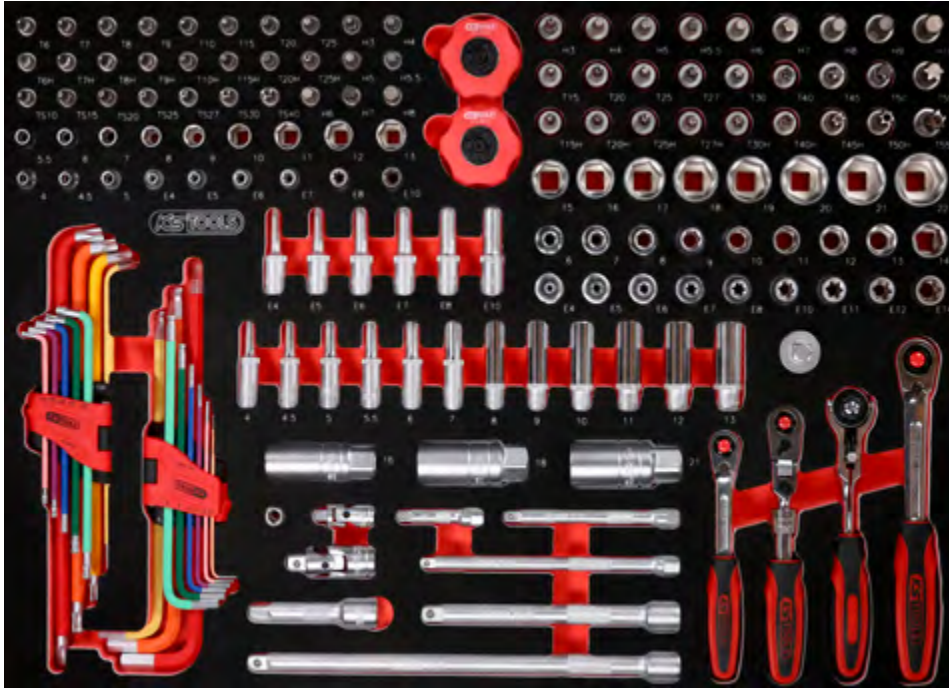

M 1/4" + 3/8" Steckschlüssel-Satz

568 x 398

P10

P10TC

P15

P20

P30

P35