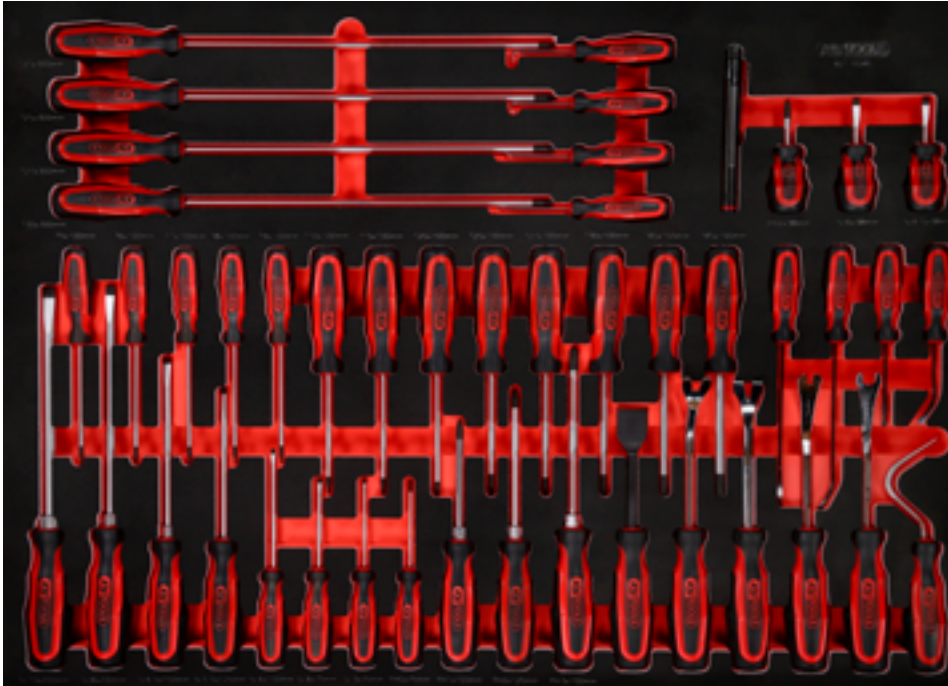

821.0046

XL Screwdriver set

46
PCS

790 x 568

Pos.	Code	Description	pcs
1	159.1261	ERGOTORQUEplus screwdriver, Torx, T20, long	1
2	159.1262	ERGOTORQUEplus screwdriver, Torx, T25, long	1
3	159.1263	ERGOTORQUEplus screwdriver, Torx, T27, long	1
4	159.1264	ERGOTORQUEplus screwdriver, Torx, T30, long	1
5	550.1048	Hook, 90° offset	1
6	550.1049	Hook, 135° bent	1
7	550.1047	Hook, 45° offset	1

Pos.	Code	Description	pcs
8	550.1046	Hook, straight	1
9	150.4370	perfectLight torch 85 lumen	1
10	159.1026	ERGOTORQUEplus screwdriver, Torx, short, PH2	1
11	159.1001	ERGOTORQUEplus screwdriver for slotted screws, short, 6 mm	1
12	159.1123	ERGOTORQUEplus screwdriver for slotted screws, short, 6,5 mm	1
13	159.1133	ERGOTORQUEplus screwdriver, Torx, T5	1
14	159.1134	ERGOTORQUEplus screwdriver, Torx, T6	1
15	159.1135	ERGOTORQUEplus screwdriver, Torx, T7	1