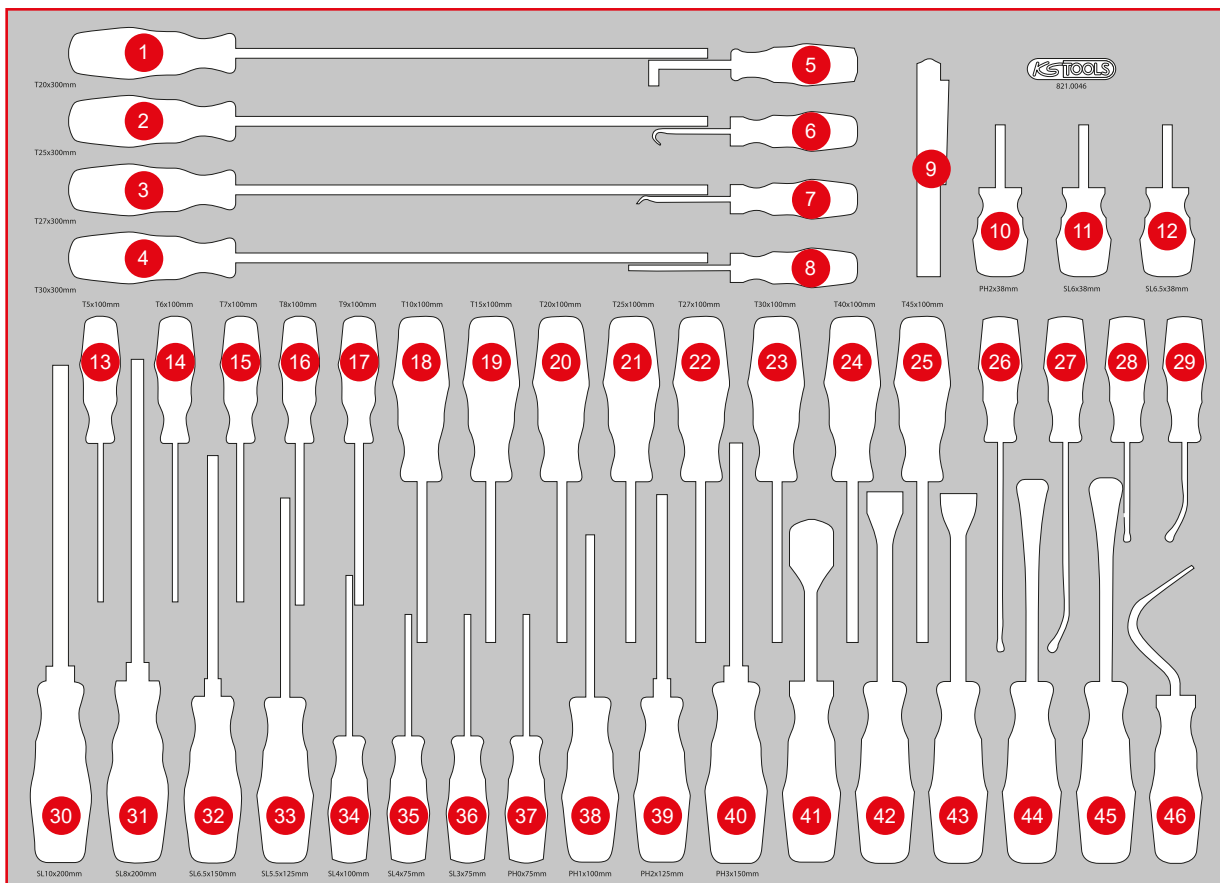

Pos.	Code	Description	pcs	Pos.	Code	Description	pcs	Pos.	Code	Description	pcs
26	140.2612	Panel lever 3 x 133 mm	1	34	159.1004	ERGOTORQUEplus screwdriver for slotted screws, 4 mm, 180 mm long	1	40	159.1024	ERGOTORQUEplus screwdriver, Torx, PH3, 265 mm	1
27	140.2614	Panel lever 3 x 133 mm, bent	1	35	159.1003	ERGOTORQUEplus screwdriver for slotted screws, 4 mm, 155 mm long	1	41	907.2232	Gasket scraper, 25 x 200 mm	1
28	140.2611	Panel lever 3 x 63 mm	1	36	159.1002	ERGOTORQUEplus screwdriver for slotted screws, 3 mm, 155 mm long	1	42	140.2616	Clip remover, short 7,5 mm	1
29	140.2613	Panel lever 3 x 63 mm, bent	1	37	159.1027	ERGOTORQUEplus screwdriver, Torx, PH0, 155 mm	1	43	140.2615	Clip remover, short 9 mm	1
30	159.1012	ERGOTORQUEplus screwdriver for slotted screws, 10 mm, 315 mm long	1	38	159.1029	ERGOTORQUEplus screwdriver, Torx, PH1, 205 mm	1	44	140.2371	Clip remover short, length 245 mm, opening 4 mm	1
31	159.1011	ERGOTORQUEplus screwdriver for slotted screws, 8 mm, 315 mm long	1	39	159.1022	ERGOTORQUEplus screwdriver, Torx, PH2, 230 mm	1	45	140.2373	Clip remover short, length 245 mm, opening 10 mm	1
32	159.1009	ERGOTORQUEplus screwdriver for slotted screws, 6,5 mm, 255 mm long	1					46	550.1073	Hook, large, sickle	1
33	159.1006	ERGOTORQUEplus screwdriver for slotted screws, 5,5 mm, 230 mm long	1								

P 10
P 15
P 20
P 25
P 30
P 35
P 40
P 45
S
XL
L
M
Individual parts
Accessories