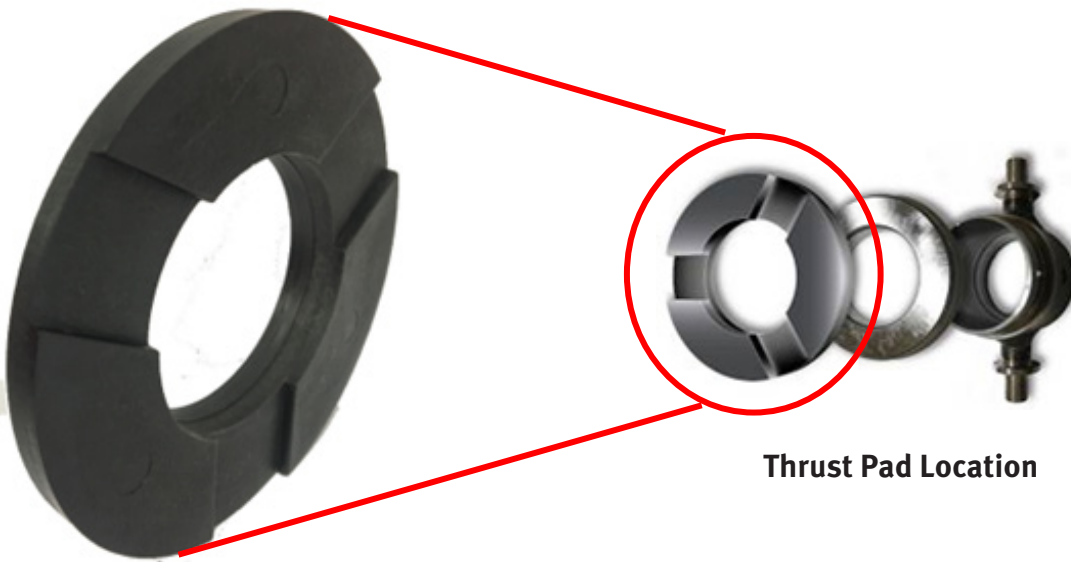

# Part Nr. 434 0526 10 – THRUST PAD

Manufacturer: CNH

Art.-Nr.: 434 0526 10

**TB1282**

New product / Neues Produkt /  
Produit Nouveau / Nuevo Producto  
/ Nuovo Prodotto

Thrust pad used with the following LuK Repset is now available as a separate part  
631 1067 11 + 628 3576 00 + 628 3578 00