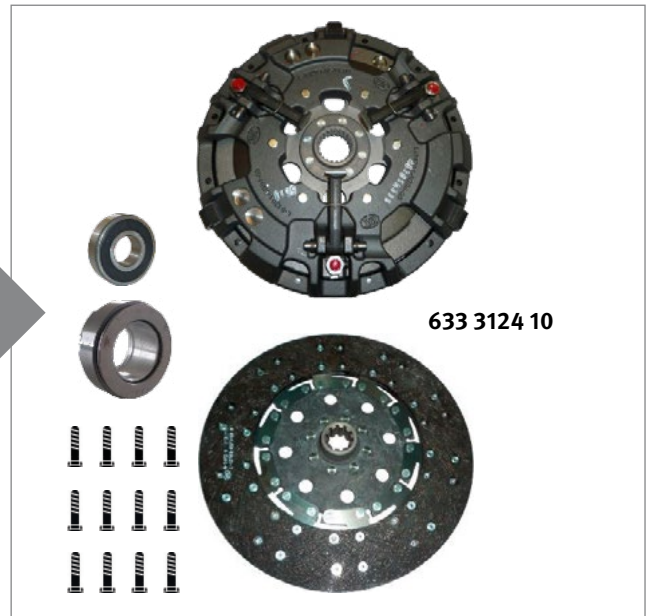

633 3124 10

- For accurate model information please see LuK catalogue
- Die genaue Fahrzeugzuordnung entnehmen Sie bitte dem LuK-Katalog
- Pour plus d'information sur les applications veuillez vous référer au catalogue LuK
- Para obtener información sobre el modelo, rogamos consulte el catálogo de LuK
- Per informazioni sul modello consultare il catalogo LuK

You want more? We can help!

Phone: +44 (0) 1432 264 264

Fax: +44 (0) 1432 375 760

aftermarket.uk@schaeffler.com

www.repxpert.co.uk

SCHAEFFLER
REPXPERT