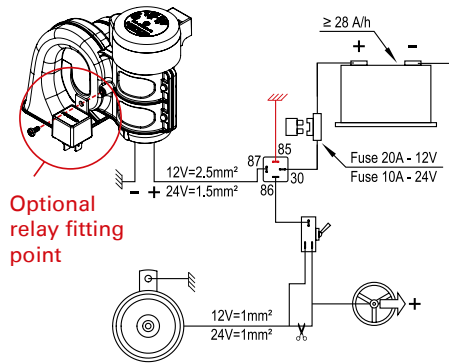

Technische Daten:

Wiring diagrams

EN Horn mounted in addition to normal horn

Wiring diagram with „hot“ lead to horn button

Wiring diagram with ground lead to horn button

Horn mounted instead of normal horn