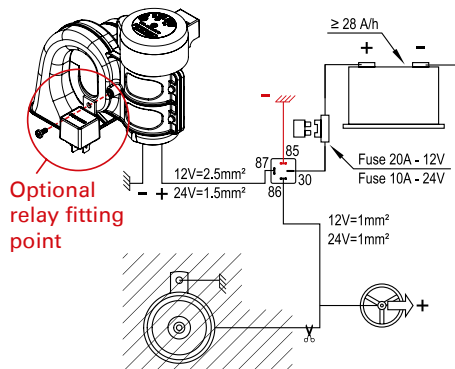

Technische Daten:

Wiring diagrams

EN Horn mounted in addition to normal horn

Wiring diagram with „hot“ lead to horn button

Wiring diagram with ground lead to horn button

Horn mounted instead of normal horn

Wiring diagram with „hot“ lead to horn button

Wiring diagram with ground lead to horn button

**IMPORTANT**

- Read carefully before use
- Keep for later reference
- The latest version of the Operating/ Fitting instructions is also available in our online catalogue: [herthundbuss.com/en/online-catalogue/](http://herthundbuss.com/en/online-catalogue/)