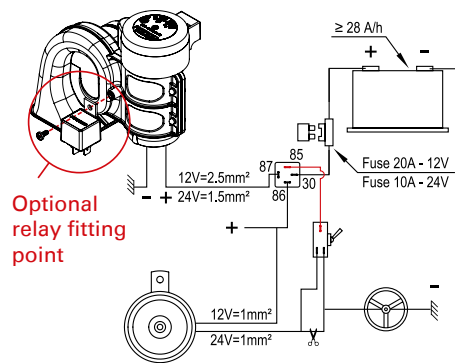

Technische Daten:

Wiring diagrams

EN Horn mounted in addition to normal horn

Wiring diagram with „hot“ lead to horn button

Wiring diagram with ground lead to horn button

Horn mounted instead of normal horn

Wiring diagram with „hot“ lead to horn button

Wiring diagram with ground lead to horn button

**IMPORTANT**

- Read carefully before use
- Keep for later reference
- The latest version of the Operating/ Fitting instructions is also available in our online catalogue: [herthundbuss.com/en/online-catalogue/](http://herthundbuss.com/en/online-catalogue/)