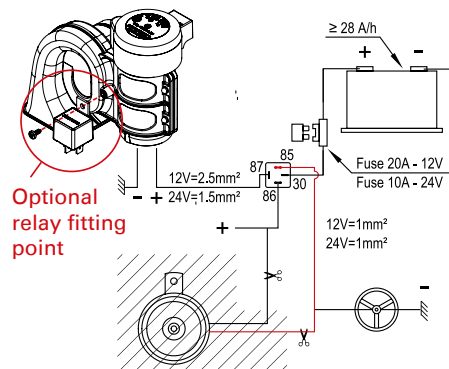

Technische Daten:

Wiring diagrams

EN Horn mounted in addition to normal horn

Wiring diagram with „hot“ lead to horn button

Wiring diagram with ground lead to horn button

Horn mounted instead of normal horn

Wiring diagram with „hot“ lead to horn button

Wiring diagram with ground lead to horn button

**IMPORTANT**

- Read carefully before use
- Keep for later reference
- The latest version of the Operating/ Fitting instructions is also available in our online catalogue: [herthundbuss.com/en/online-catalogue/](http://herthundbuss.com/en/online-catalogue/)