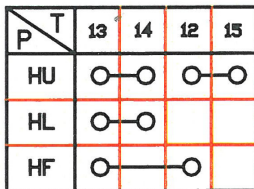

Circuit Description

Dimmer Passing Switch