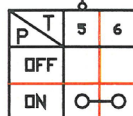

Ⓑ

NO.	SIZE	COLOR
9	AVS 1.25	B/W
10	AVS 1.25	B/G
11	AVS 1.25	B/Y
12	AVS 1.25	W
13	AVS 1.25	W/B
14	AVS 1.25	Y
15	AVS 1.25	R

- B/BR = black/brown
- B/W = black/white
- B-(R) = black/red
- B-(Y) = black/yellow
- B = black
- V-(Y) = violet/yellow
- B/V = black/violet
- R = red
- B/G = black/green
- W = white
- W/B = white/black
- Y = yellow

Circuit Description

Dimmer Passing Switch

Turn Signal Switch

Horn Switch

Washer Switch

Wiper Switch