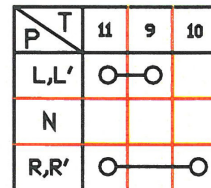

- B/BR = schwarz/braun
- B/W = schwarz/weiß
- B-(R) = schwarz/rot
- B-(Y) = schwarz/gelb
- B = schwarz
- V-(Y) = lila/gelb
- B/V = schwarz/lila
- R = rot
- B/G = schwarz/grün
- W = weiß
- W/B = weiß/schwarz
- Y = gelb

P \ T	5	6
OFF		
ON	○—○	

**Wischer**

P \ T	3	5	7	2	1
J	○—○		○—○		
O				○—○	
I		○—○			
II			○—○		

Wire Description

Ⓐ

NO.	SIZE	COLOR
1	60/0.127x1C	B/Br
2	60/0.127x1C	B/W
3	60/0.127x1C	B-(R)
4	60/0.127x1C	B-(Y)
5	60/0.127x1C	B
6	60/0.127x1C	V-(Y)
7	100/0.127x1C	B/V
8	100/0.127x1C	R

Ⓑ

NO.	SIZE	COLOR
9	AVS 1.25	B/W
10	AVS 1.25	B/G
11	AVS 1.25	B/Y
12	AVS 1.25	W
13	AVS 1.25	W/B
14	AVS 1.25	Y
15	AVS 1.25	R

- B/BR = black/brown
- B/W = black/white
- B-(R) = black/red
- B-(Y) = black/yellow
- B = black
- V-(Y) = violet/yellow
- B/V = black/violet
- R = red
- B/G = black/green
- W = white
- W/B = white/black
- Y = yellow

Circuit Description

Dimmer Passing Switch

Turn Signal Switch

Horn Switch

Washer Switch

Wiper Switch