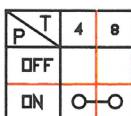

- B/BR = schwarz/braun
- B/W = schwarz/weiß
- B-(R) = schwarz/rot
- B-(Y) = schwarz/gelb
- B = schwarz
- V-(Y) = lila/gelb
- B/V = schwarz/lila
- R = rot
- B/G = schwarz/grün
- W = weiß
- W/B = weiß/schwarz
- Y = gelb

P \ T	5	6
OFF		
ON	○—○	

**Wischer**

P \ T	3	5	7	2	1
J	○—○		○—○		
O				○—○	
I		○—○			
II			○—○		

Wire Description

Ⓐ

NO.	SIZE	COLOR
1	60/0.127x1C	B/Br
2	60/0.127x1C	B/W
3	60/0.127x1C	B-(R)
4	60/0.127x1C	B-(Y)
5	60/0.127x1C	B
6	60/0.127x1C	V-(Y)
7	100/0.127x1C	B/V
8	100/0.127x1C	R

Ⓑ

NO.	SIZE	COLOR
9	AVS 1.25	B/W
10	AVS 1.25	B/G
11	AVS 1.25	B/Y
12	AVS 1.25	W
13	AVS 1.25	W/B
14	AVS 1.25	Y
15	AVS 1.25	R

- B/BR = black/brown
- B/W = black/white
- B-(R) = black/red
- B-(Y) = black/yellow
- B = black
- V-(Y) = violet/yellow
- B/V = black/violet
- R = red
- B/G = black/green
- W = white
- W/B = white/black
- Y = yellow

Circuit Description

Dimmer Passing Switch

Turn Signal Switch

Horn Switch

Washer Switch

Wiper Switch