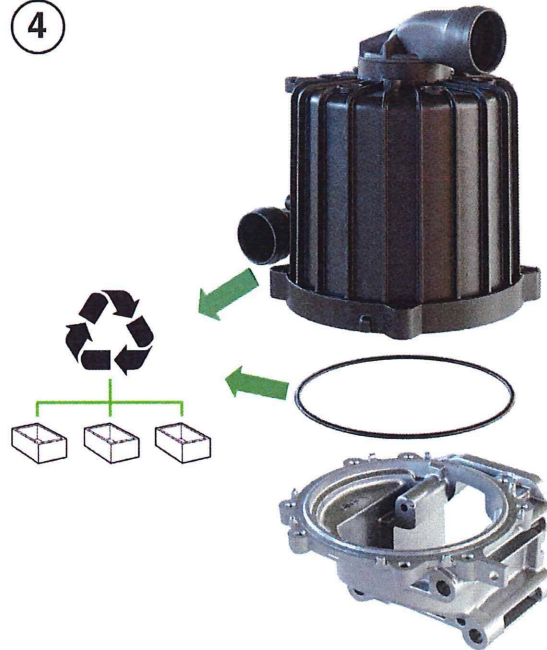

Aftermarket kit Replacement

Art. nr. 0625109

Alfdex AB
P.O. Box 506 - 261 24 Landskrona
Sweden
Phone: +46 418 45 10 00
www.alfdex.com

1

Engine STOP

2

3

x4

4

5