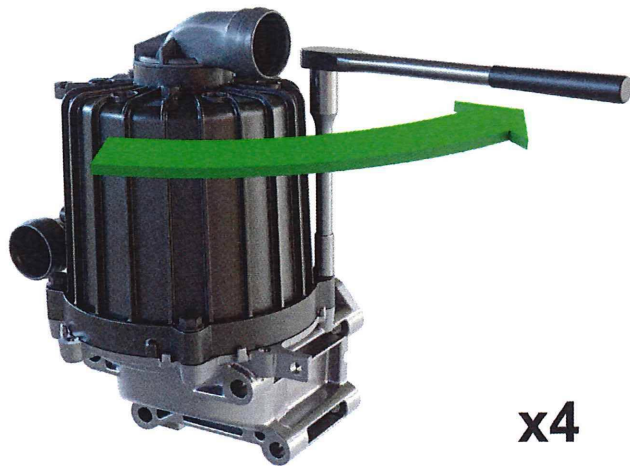

Aftermarket kit Replacement

Art. nr. 0625109

Alfdex AB
P.O. Box 506 - 261 24 Landskrona
Sweden
Phone: +46 418 45 10 00
www.alfdex.com

1

Engine STOP

2

3

x4