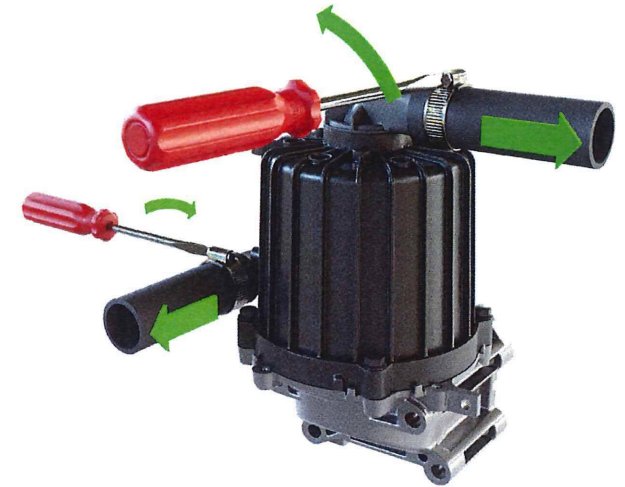

Aftermarket kit Replacement

Art. nr. 0625109

Alfdex AB
P.O. Box 506 - 261 24 Landskrona
Sweden
Phone: +46 418 45 10 00
www.alfdex.com

1

Engine STOP

2

3

x4